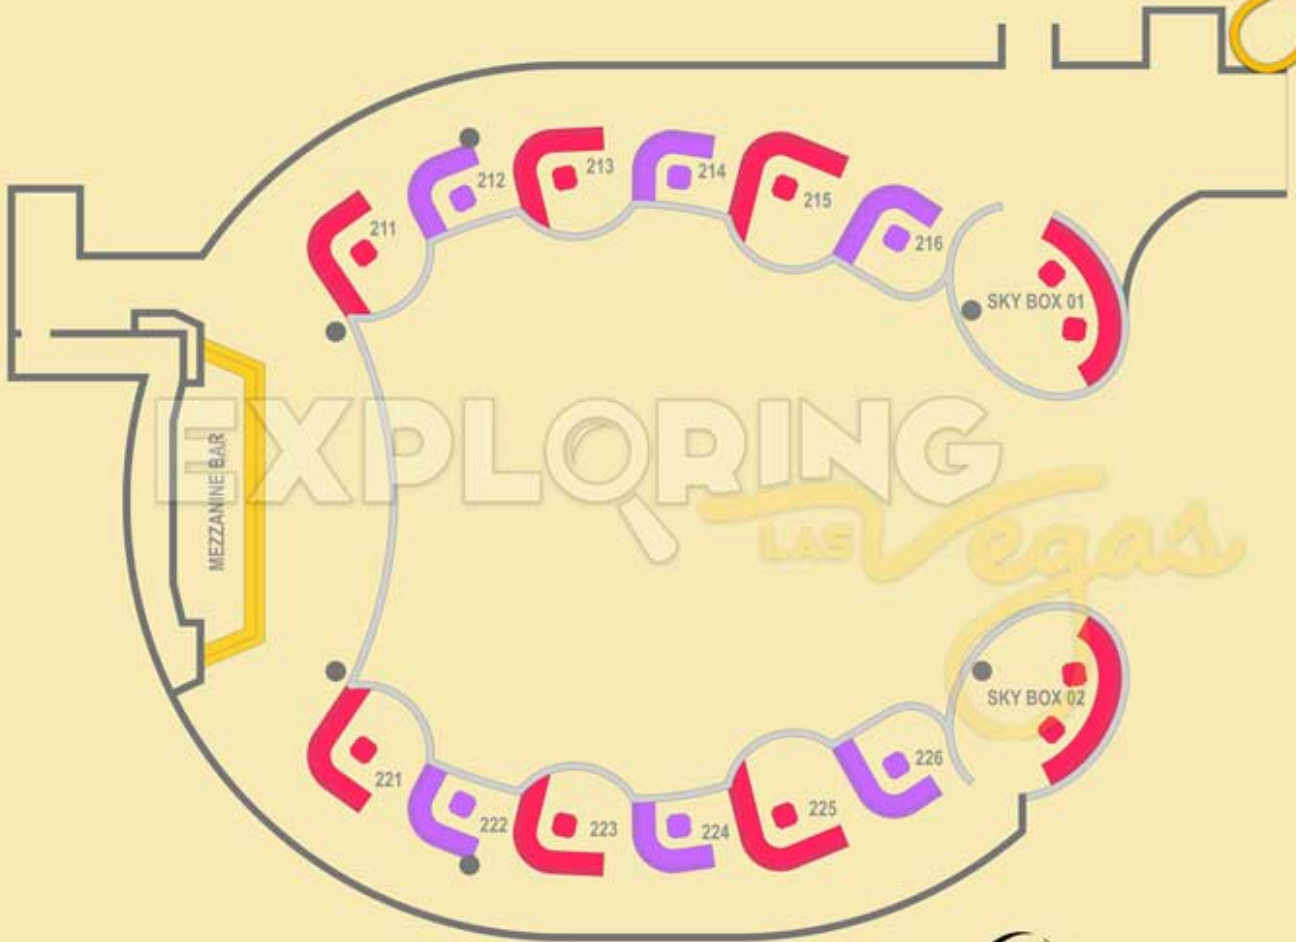

LIGHT NIGHTCLUB

LIGHT
NIGHTCLUB

- MEZZANINE SIDE
- MEZZANINE CENTER
- FIRST TIER SIDE LARGE
- FIRST TIER SIDE SMALL
- PRIME DANCE FLOOR
- PRIME FIRST TIER
- PRIME SECOND TIER LARGE
- SECOND TIER SMALL
- SIDE DANCE FLOOR
- SECOND TIER SIDE

MARQUEE NIGHTCLUB

McFADDEN'S RESTAURANT & SALOON

OMNIA BALCONY

EXPLORING
LAS Vegas

- LARGE BALCONY
- SMALL BALCONY

OMNIA

OMNIA HEART of OMNIA

OMNIA MAIN

OMNIA

OMNIA TERRACE

OMNIA

ON THE RECORD Speakeasy and Club

ON THE RECORD
SPEAKEASY CLUB

TAO NIGHTCLUB

- DANCE FLOOR
- SMALL 1ST TIER PRIME
- ENTRY LEVEL
- PRIME
- STANDARD
- SMALL ENTRY LEVEL

TAO.

TERRACE AFTERHOURS

WYNN FIELD CLUB

- | | |
|---|--|
|  PREMIUM FRONT ROW |  SIDE THIRD ROW |
|  FRONT ROW |  BACK THIRD ROW |
|  LARGER SECOND ROW |  DANCE FLOOR |
|  CENTER SECOND ROW |  BACK WALL |
|  SECOND ROW |  VIP PIT |
|  CENTER THIRD ROW | |