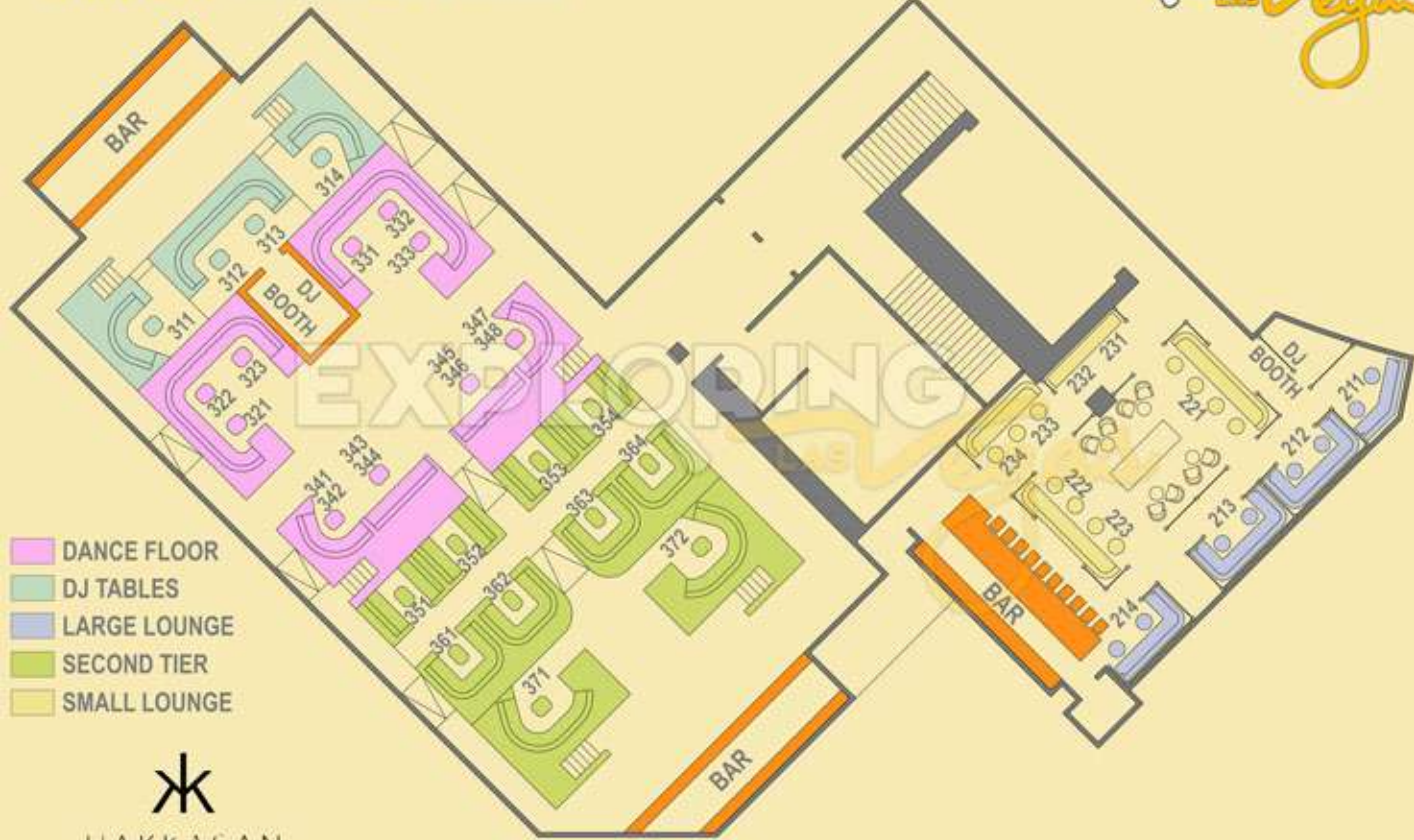

- BANQUETTE TABLE
- MAIN ROOM UPPER DANCE FLOOR / Large VIP Booth
- MAIN ROOM UPPER DANCE FLOOR / Small VIP Booth
- LARGE DANCE FLOOR BOOTH
- THE LIBRARY / Owners Booth
- THE LIBRARY / Banquette Table
- DANCE FLOOR BOOTH

Encore
**BEACH CLUB
AT NIGHT**

FOUNDATION ROOM NIGHTCLUB

HAKKASAN MAIN ROOM & PAVILION

HAKKASAN

- 3RD / 4TH ROW
- LOWER DANCE FLOOR
- OWNERS
- PAVILION
- STAGE
- UPPER DANCE FLOOR

HAKKASAN LING LING CLUB & LOUNGE

- DANCE FLOOR
- DJ TABLES
- LARGE LOUNGE
- SECOND TIER
- SMALL LOUNGE

HAKKASAN

HAKKASAN MEZZANINE

HYDE-T-MOBILE ARENA

JEWEL NIGHTCLUB

JEWEL MEZZANINE NIGHTCLUB

LEGACY CLUB

LEGACY CLUB
ROOFTOP COCKTAILS

LIGHT NIGHTCLUB

LIGHT
NIGHTCLUB

- MEZZANINE SIDE
- MEZZANINE CENTER
- FIRST TIER SIDE LARGE
- FIRST TIER SIDE SMALL
- PRIME DANCE FLOOR
- PRIME FIRST TIER
- PRIME SECOND TIER LARGE
- SECOND TIER SMALL
- SIDE DANCE FLOOR
- SECOND TIER SIDE