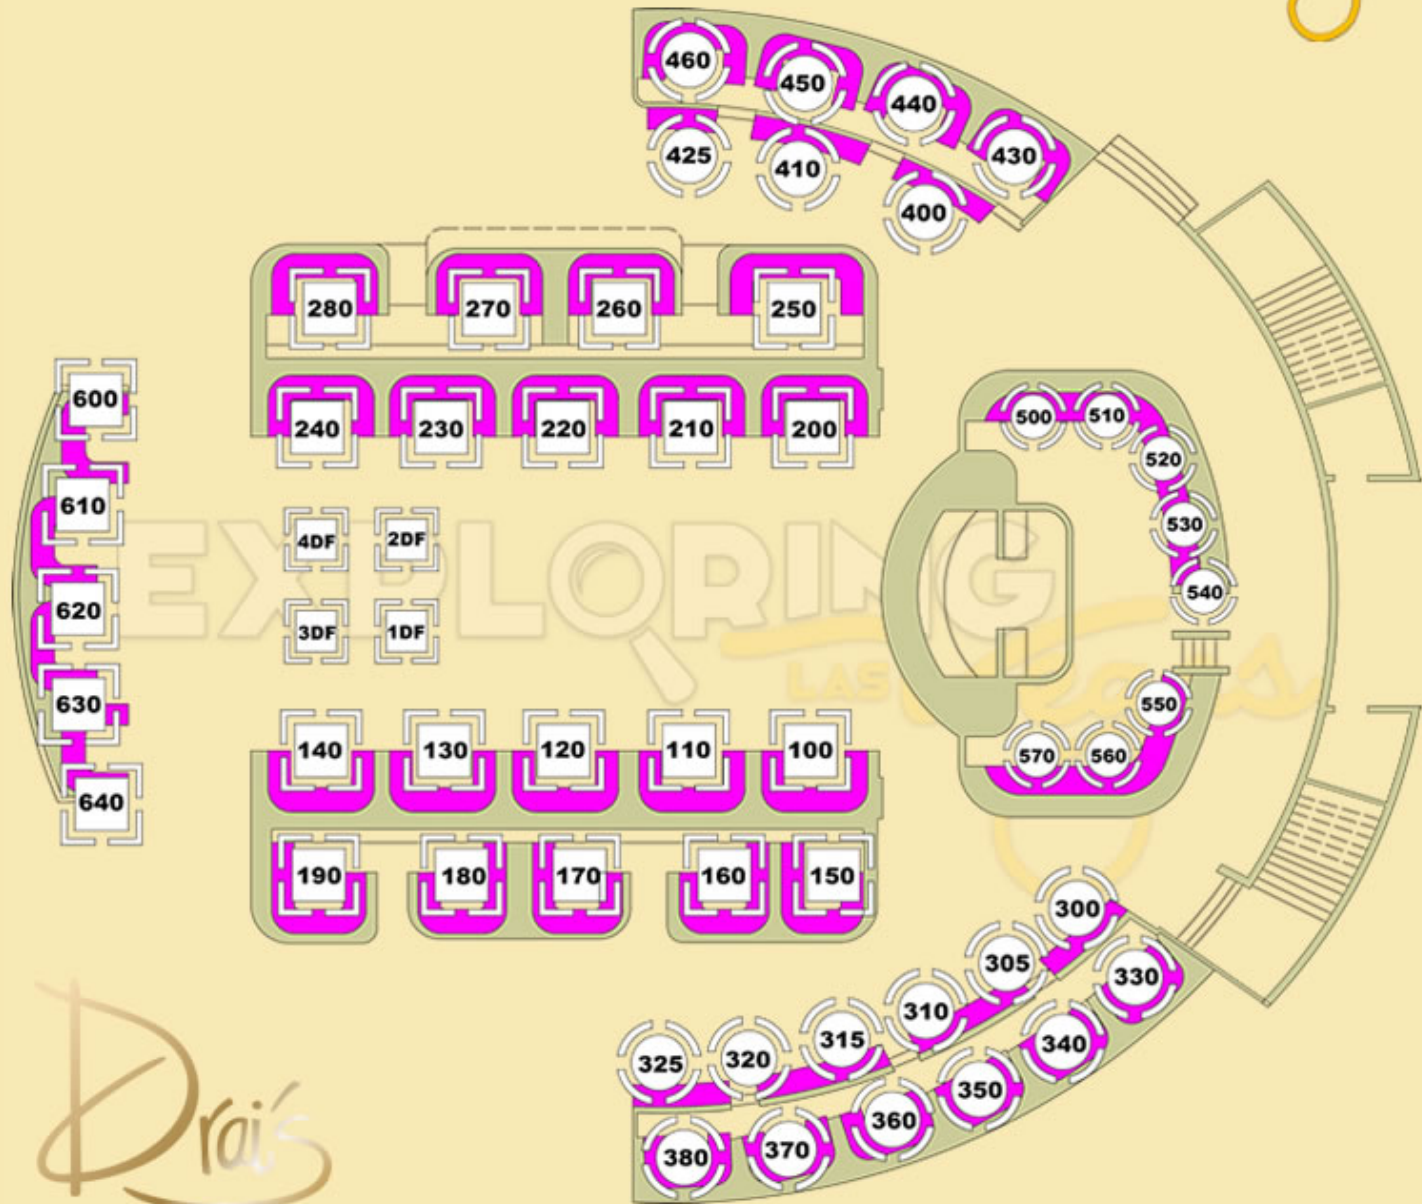

DRAI'S NIGHTCLUB

Drai's