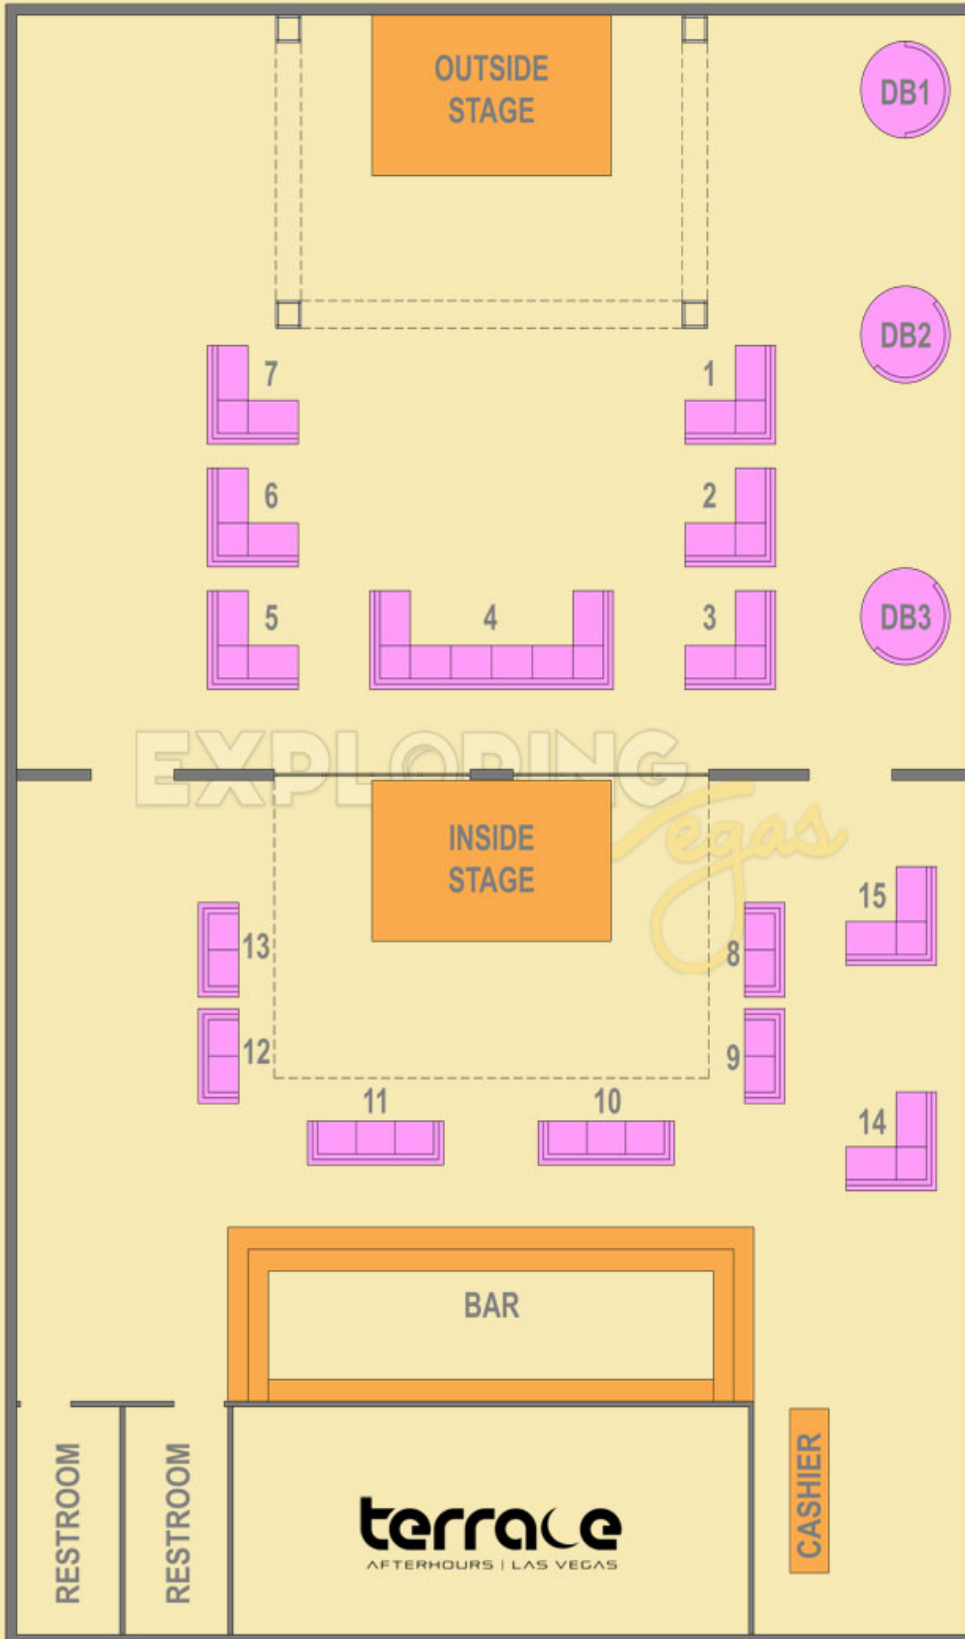

- BANQUETTE TABLE
- MAIN ROOM UPPER DANCE FLOOR / Large VIP Booth
- MAIN ROOM UPPER DANCE FLOOR / Small VIP Booth
- LARGE DANCE FLOOR BOOTH
- THE LIBRARY / Owners Booth
- THE LIBRARY / Banquette Table
- DANCE FLOOR BOOTH

LIGHT NIGHTCLUB

LIGHT
NIGHTCLUB

- MEZZANINE SIDE
- MEZZANINE CENTER
- FIRST TIER SIDE LARGE
- FIRST TIER SIDE SMALL
- PRIME DANCE FLOOR
- PRIME FIRST TIER
- PRIME SECOND TIER LARGE
- SECOND TIER SMALL
- SIDE DANCE FLOOR
- SECOND TIER SIDE

OMNIA

OMNIA TERRACE

OMNIA

ON THE RECORD Speakeasy and Club

ON THE RECORD
SPEAKEASY CLUB

TAO NIGHTCLUB

- DANCE FLOOR
- SMALL 1ST TIER PRIME
- ENTRY LEVEL
- PRIME
- STANDARD
- SMALL ENTRY LEVEL

TAO.

TERRACE AFTERHOURS

WYNN FIELD CLUB

- | | |
|---|--|
|  PREMIUM FRONT ROW |  SIDE THIRD ROW |
|  FRONT ROW |  BACK THIRD ROW |
|  LARGER SECOND ROW |  DANCE FLOOR |
|  CENTER SECOND ROW |  BACK WALL |
|  SECOND ROW |  VIP PIT |
|  CENTER THIRD ROW | |