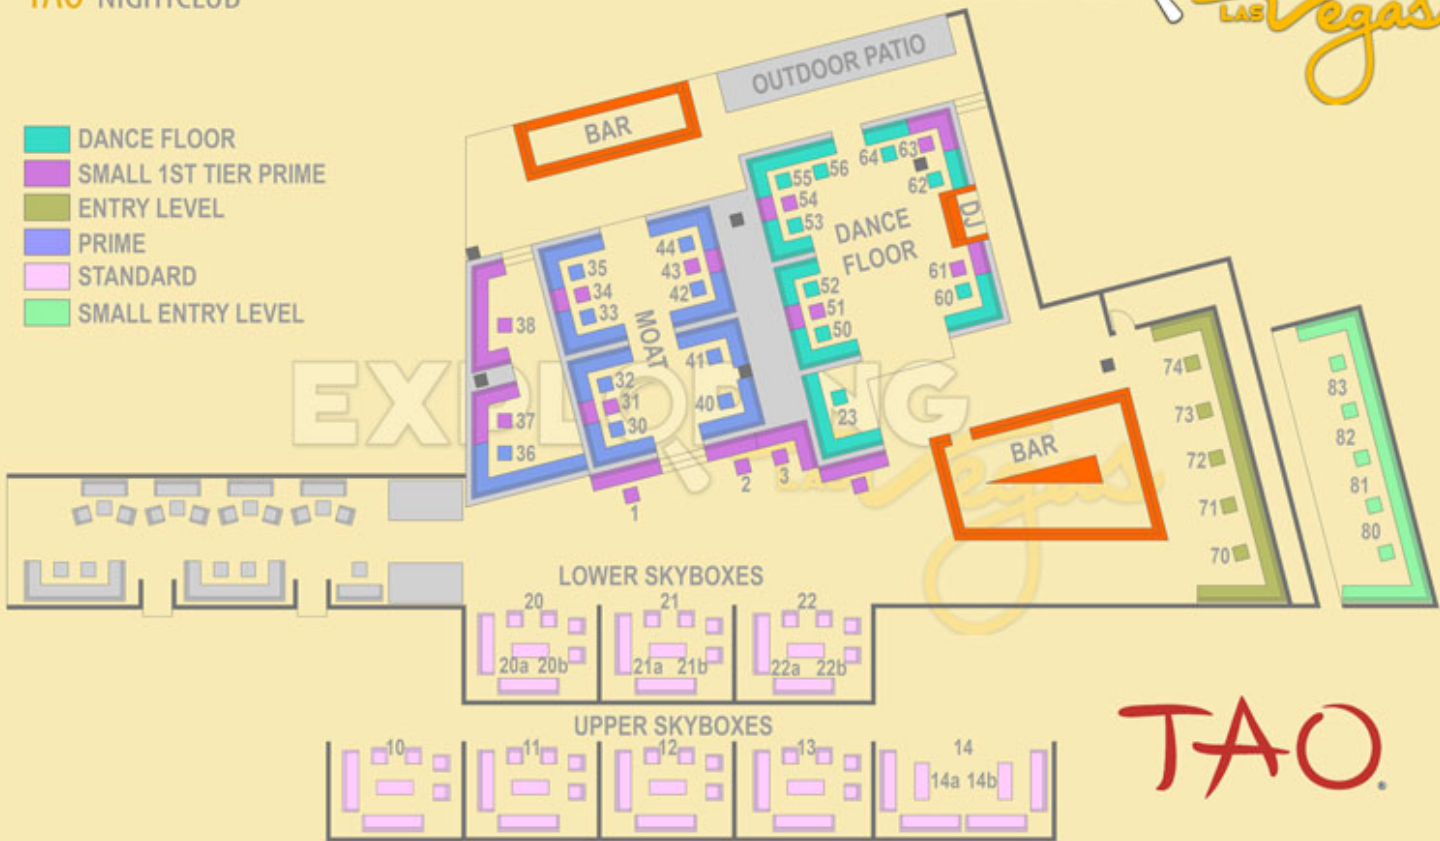

MARQUEE NIGHTCLUB

McFADDEN'S RESTAURANT & SALOON

OMNIA BALCONY

EXPLORING
LAS Vegas

- LARGE BALCONY
- SMALL BALCONY

OMNIA

OMNIA HEART of OMNIA

OMNIA MAIN

OMNIA

OMNIA TERRACE

OMNIA

ON THE RECORD Speakeasy and Club

ON THE RECORD
SPEAKEASY CLUB

TAO NIGHTCLUB

- DANCE FLOOR
- SMALL 1ST TIER PRIME
- ENTRY LEVEL
- PRIME
- STANDARD
- SMALL ENTRY LEVEL

TAO.

TERRACE AFTERHOURS

WYNN FIELD CLUB

- | | |
|---|--|
|  PREMIUM FRONT ROW |  SIDE THIRD ROW |
|  FRONT ROW |  BACK THIRD ROW |
|  LARGER SECOND ROW |  DANCE FLOOR |
|  CENTER SECOND ROW |  BACK WALL |
|  SECOND ROW |  VIP PIT |
|  CENTER THIRD ROW | |

XS NIGHTCLUB

- OWNER TABLE
- 3RD TIER COUCH
- UPPER DANCE
- LOWER DANCE
- 4 TOPS
- STAGE TABLE
- BACKWALL

XS GROUND FLOOR

PLAN YOUR EVENT AT
EXPLORINGLASVEGAS.COM

EXPLORING
LAS Vegas

Questions? Call Us! (702) 510-9801