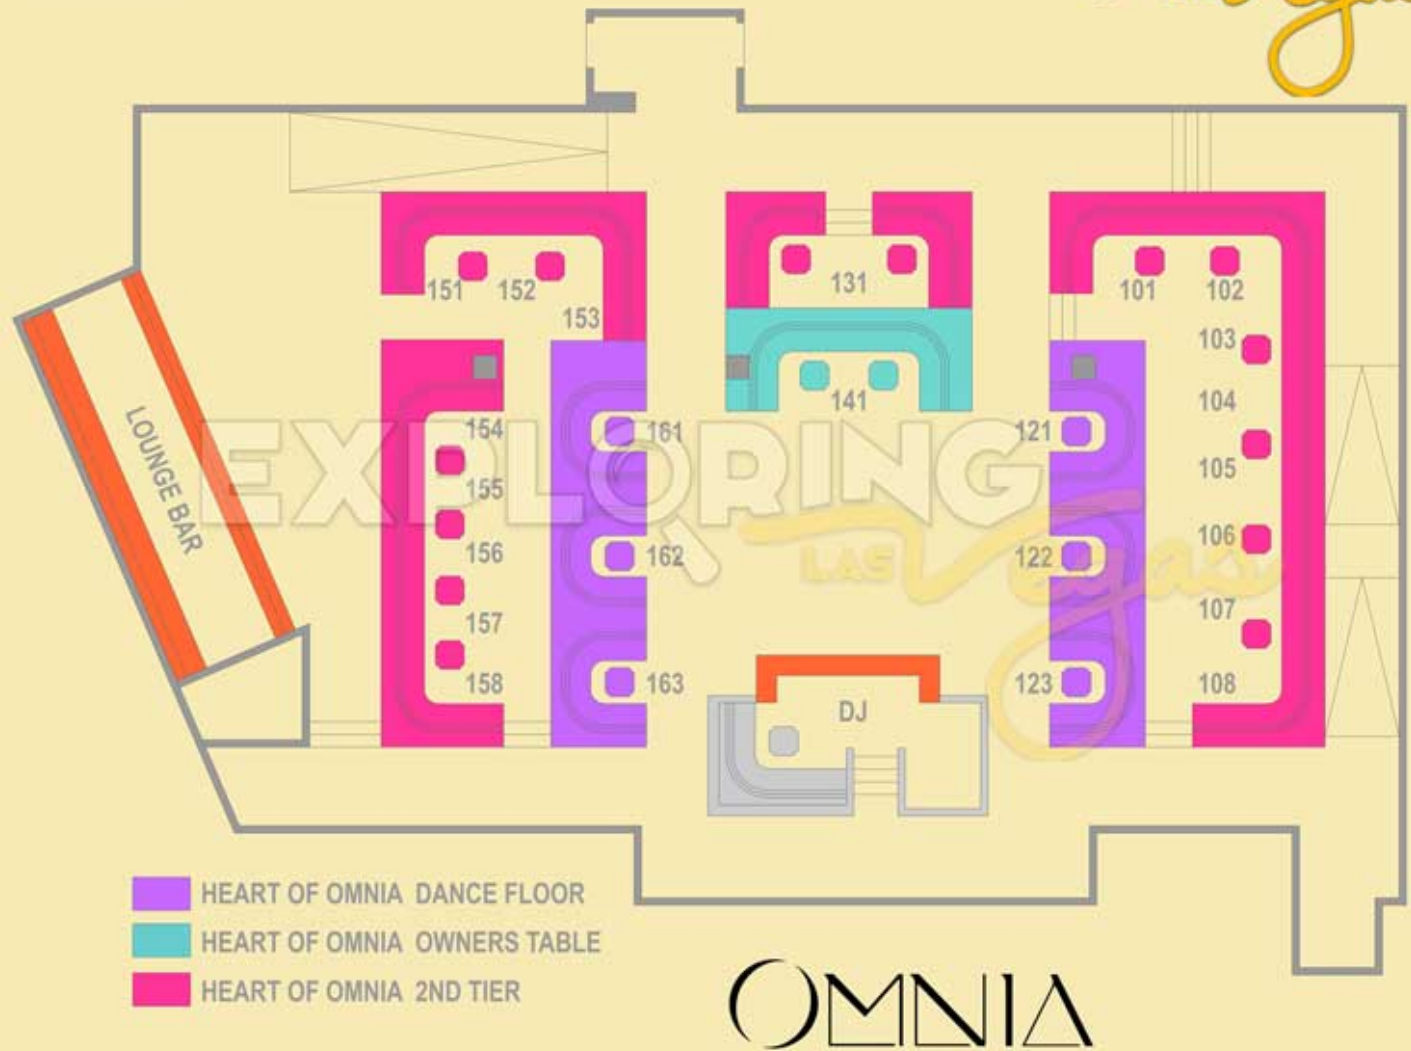

- BANQUETTE TABLE
- MAIN ROOM UPPER DANCE FLOOR / Large VIP Booth
- MAIN ROOM UPPER DANCE FLOOR / Small VIP Booth
- LARGE DANCE FLOOR BOOTH
- THE LIBRARY / Owners Booth
- THE LIBRARY / Banquette Table
- DANCE FLOOR BOOTH

LIGHT NIGHTCLUB

LIGHT
NIGHTCLUB

- MEZZANINE SIDE
- MEZZANINE CENTER
- FIRST TIER SIDE LARGE
- FIRST TIER SIDE SMALL
- PRIME DANCE FLOOR
- PRIME FIRST TIER
- PRIME SECOND TIER LARGE
- SECOND TIER SMALL
- SIDE DANCE FLOOR
- SECOND TIER SIDE

MARQUEE NIGHTCLUB

McFADDEN'S RESTAURANT & SALOON

OMNIA BALCONY

EXPLORING
LAS Vegas

- LARGE BALCONY
- SMALL BALCONY

OMNIA

OMNIA HEART of OMNIA

OMNIA MAIN

OMNIA

OMNIA TERRACE

OMNIA

ON THE RECORD Speakeasy and Club

ON THE RECORD
SPEAKEASY CLUB

TAO NIGHTCLUB

- DANCE FLOOR
- SMALL 1ST TIER PRIME
- ENTRY LEVEL
- PRIME
- STANDARD
- SMALL ENTRY LEVEL

TAO.