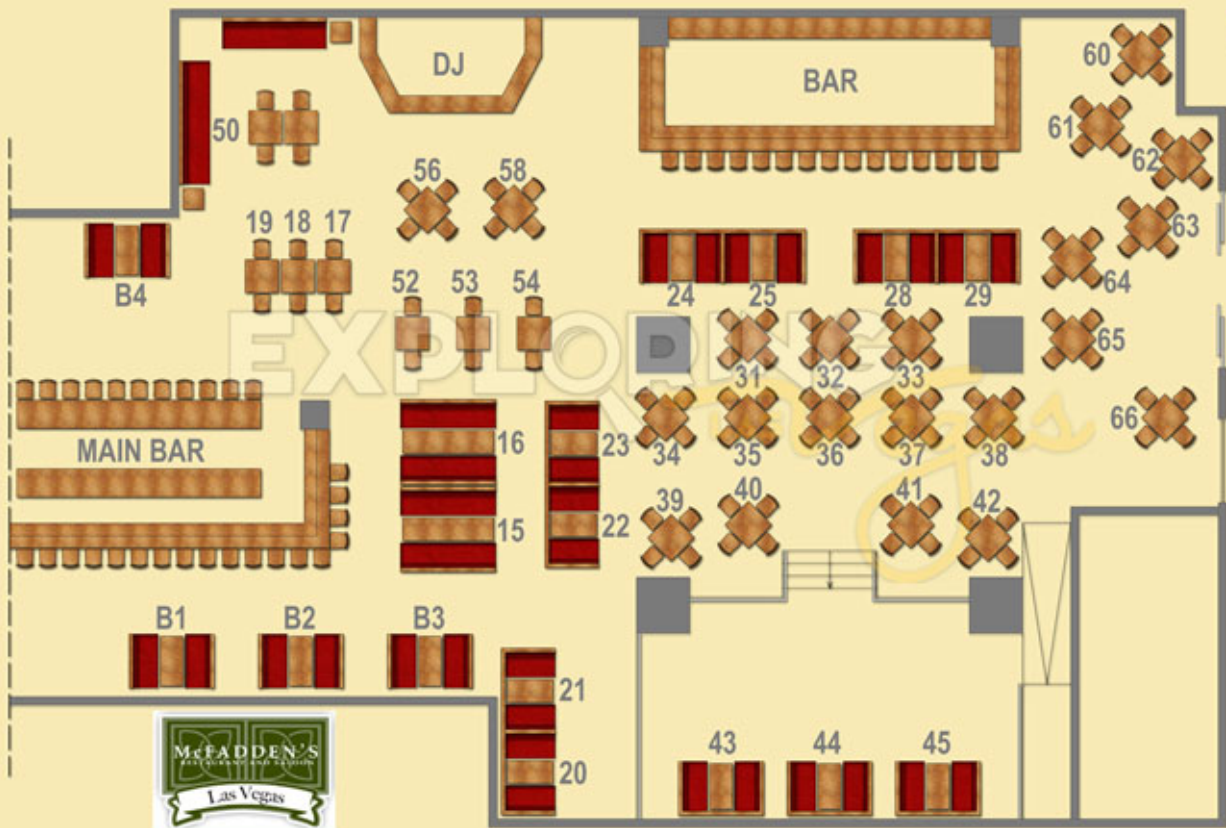

- BANQUETTE TABLE
- MAIN ROOM UPPER DANCE FLOOR / Large VIP Booth
- MAIN ROOM UPPER DANCE FLOOR / Small VIP Booth
- LARGE DANCE FLOOR BOOTH
- THE LIBRARY / Owners Booth
- THE LIBRARY / Banquette Table
- DANCE FLOOR BOOTH

LIGHT NIGHTCLUB

LIGHT
NIGHTCLUB

- MEZZANINE SIDE
- MEZZANINE CENTER
- FIRST TIER SIDE LARGE
- FIRST TIER SIDE SMALL
- PRIME DANCE FLOOR
- PRIME FIRST TIER
- PRIME SECOND TIER LARGE
- SECOND TIER SMALL
- SIDE DANCE FLOOR
- SECOND TIER SIDE

MARQUEE NIGHTCLUB

McFADDEN'S RESTAURANT & SALOON

OMNIA BALCONY

EXPLORING
LAS Vegas

- LARGE BALCONY
- SMALL BALCONY

OMNIA

OMNIA HEART of OMNIA

OMNIA MAIN

OMNIA

OMNIA TERRACE

OMNIA

ON THE RECORD Speakeasy and Club

ON THE RECORD
SPEAKEASY CLUB

TAO NIGHTCLUB

- DANCE FLOOR
- SMALL 1ST TIER PRIME
- ENTRY LEVEL
- PRIME
- STANDARD
- SMALL ENTRY LEVEL

TAO.