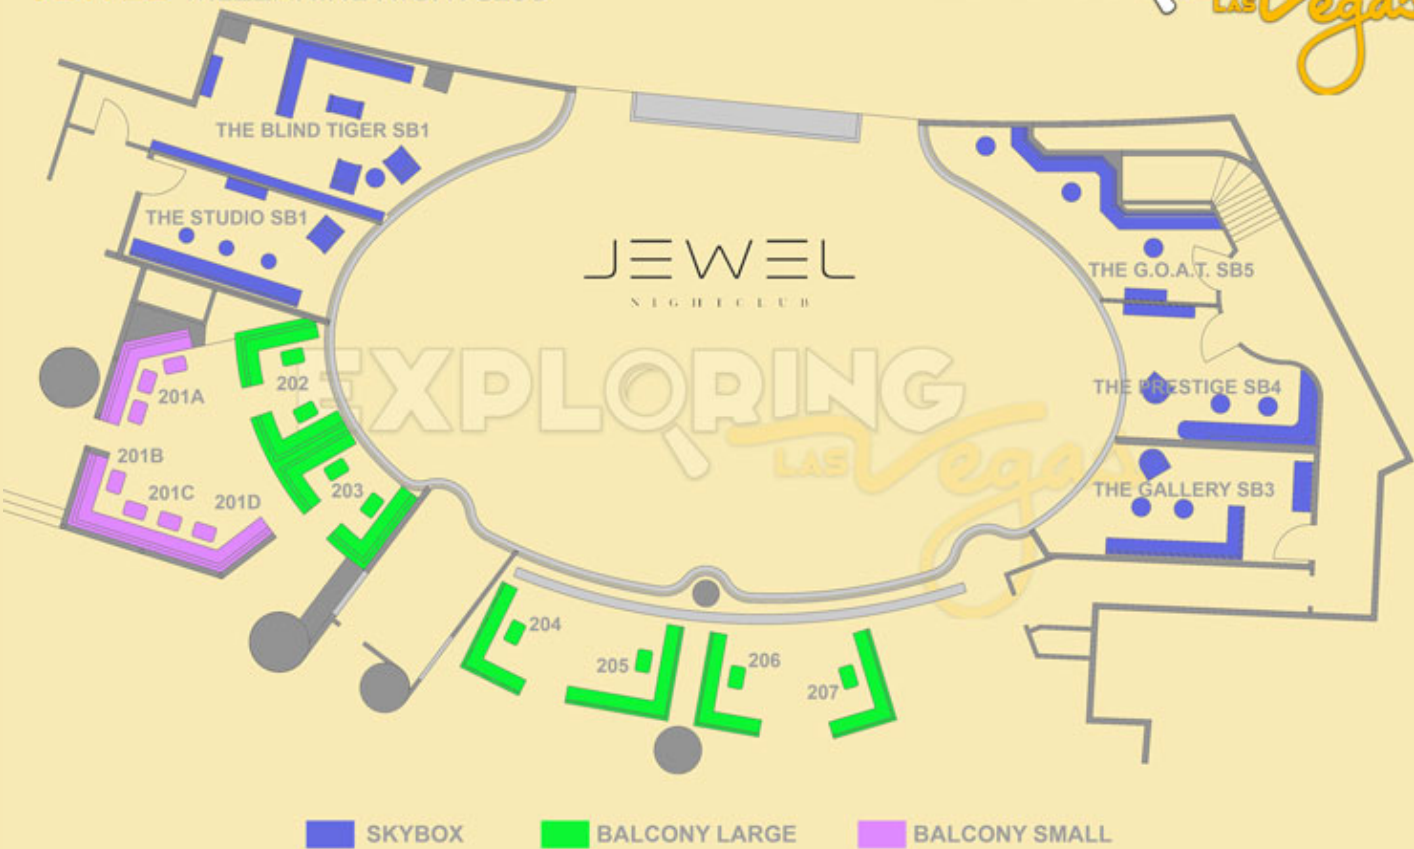

- DANCE FLOOR
- DJ TABLES
- LARGE LOUNGE
- SECOND TIER
- SMALL LOUNGE

HAKKASAN

HAKKASAN MEZZANINE

HYDE-T-MOBILE ARENA

JEWEL NIGHTCLUB

JEWEL MEZZANINE NIGHTCLUB

LEGACY CLUB

LEGACY CLUB
ROOFTOP COCKTAILS

LIGHT NIGHTCLUB

LIGHT
NIGHTCLUB

- MEZZANINE SIDE
- MEZZANINE CENTER
- FIRST TIER SIDE LARGE
- FIRST TIER SIDE SMALL
- PRIME DANCE FLOOR
- PRIME FIRST TIER
- PRIME SECOND TIER LARGE
- SECOND TIER SMALL
- SIDE DANCE FLOOR
- SECOND TIER SIDE

MARQUEE NIGHTCLUB

McFADDEN'S RESTAURANT & SALOON

OMNIA BALCONY

EXPLORING
LAS Vegas

- LARGE BALCONY
- SMALL BALCONY

OMNIA

OMNIA HEART of OMNIA

OMNIA MAIN

OMNIA

OMNIA TERRACE

OMNIA

ON THE RECORD Speakeasy and Club

ON THE RECORD
SPEAKEASY CLUB

TAO NIGHTCLUB

- DANCE FLOOR
- SMALL 1ST TIER PRIME
- ENTRY LEVEL
- PRIME
- STANDARD
- SMALL ENTRY LEVEL

TAO.