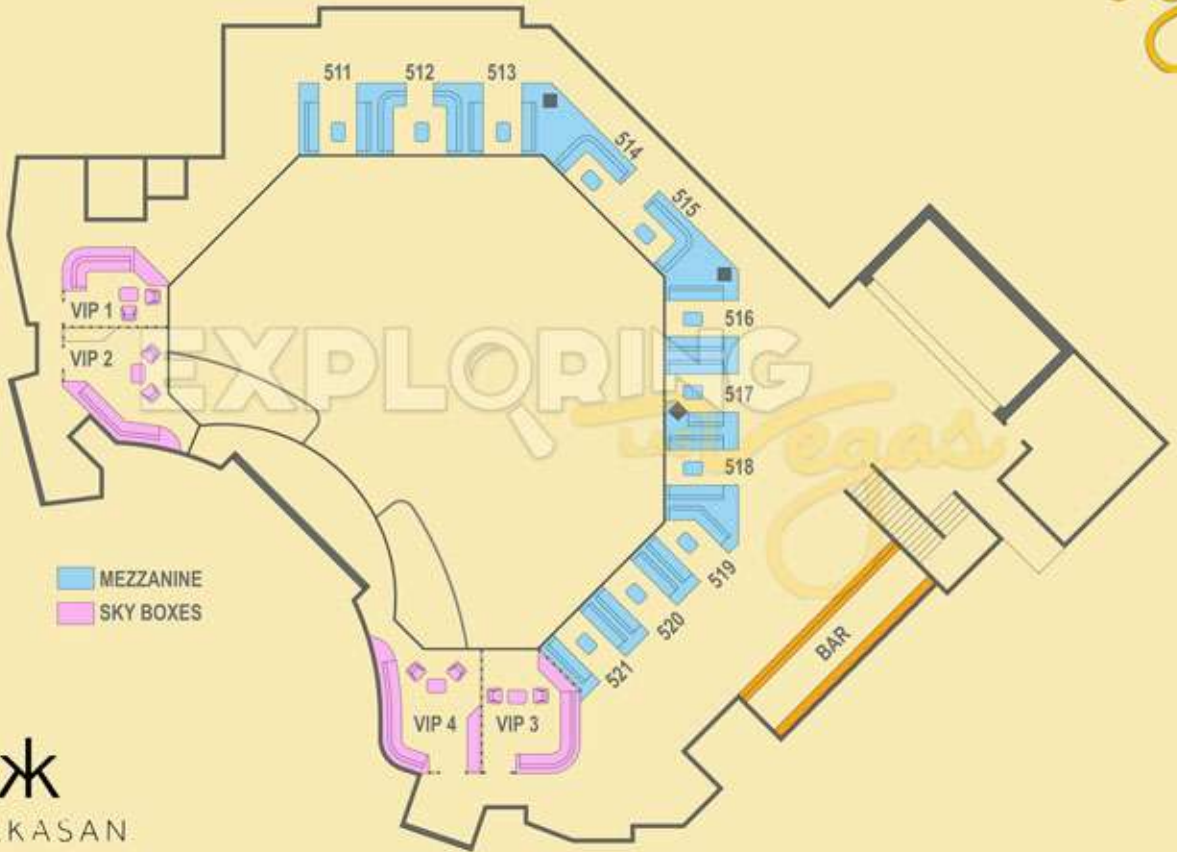

- BANQUETTE TABLE
- MAIN ROOM UPPER DANCE FLOOR / Large VIP Booth
- MAIN ROOM UPPER DANCE FLOOR / Small VIP Booth
- LARGE DANCE FLOOR BOOTH
- THE LIBRARY / Owners Booth
- THE LIBRARY / Banquette Table
- DANCE FLOOR BOOTH

Encore
**BEACH CLUB
AT NIGHT**

FOUNDATION ROOM NIGHTCLUB

HAKKASAN MAIN ROOM & PAVILION

HAKKASAN

- 3RD / 4TH ROW
- LOWER DANCE FLOOR
- OWNERS
- PAVILION
- STAGE
- UPPER DANCE FLOOR

HAKKASAN LING LING CLUB & LOUNGE

- DANCE FLOOR
- DJ TABLES
- LARGE LOUNGE
- SECOND TIER
- SMALL LOUNGE

HAKKASAN

HAKKASAN MEZZANINE

HYDE-T-MOBILE ARENA

JEWEL NIGHTCLUB

JEWEL MEZZANINE NIGHTCLUB

LEGACY CLUB

LEGACY CLUB
ROOFTOP COCKTAILS

LIGHT NIGHTCLUB

LIGHT
NIGHTCLUB

- MEZZANINE SIDE
- MEZZANINE CENTER
- FIRST TIER SIDE LARGE
- FIRST TIER SIDE SMALL
- PRIME DANCE FLOOR
- PRIME FIRST TIER
- PRIME SECOND TIER LARGE
- SECOND TIER SMALL
- SIDE DANCE FLOOR
- SECOND TIER SIDE