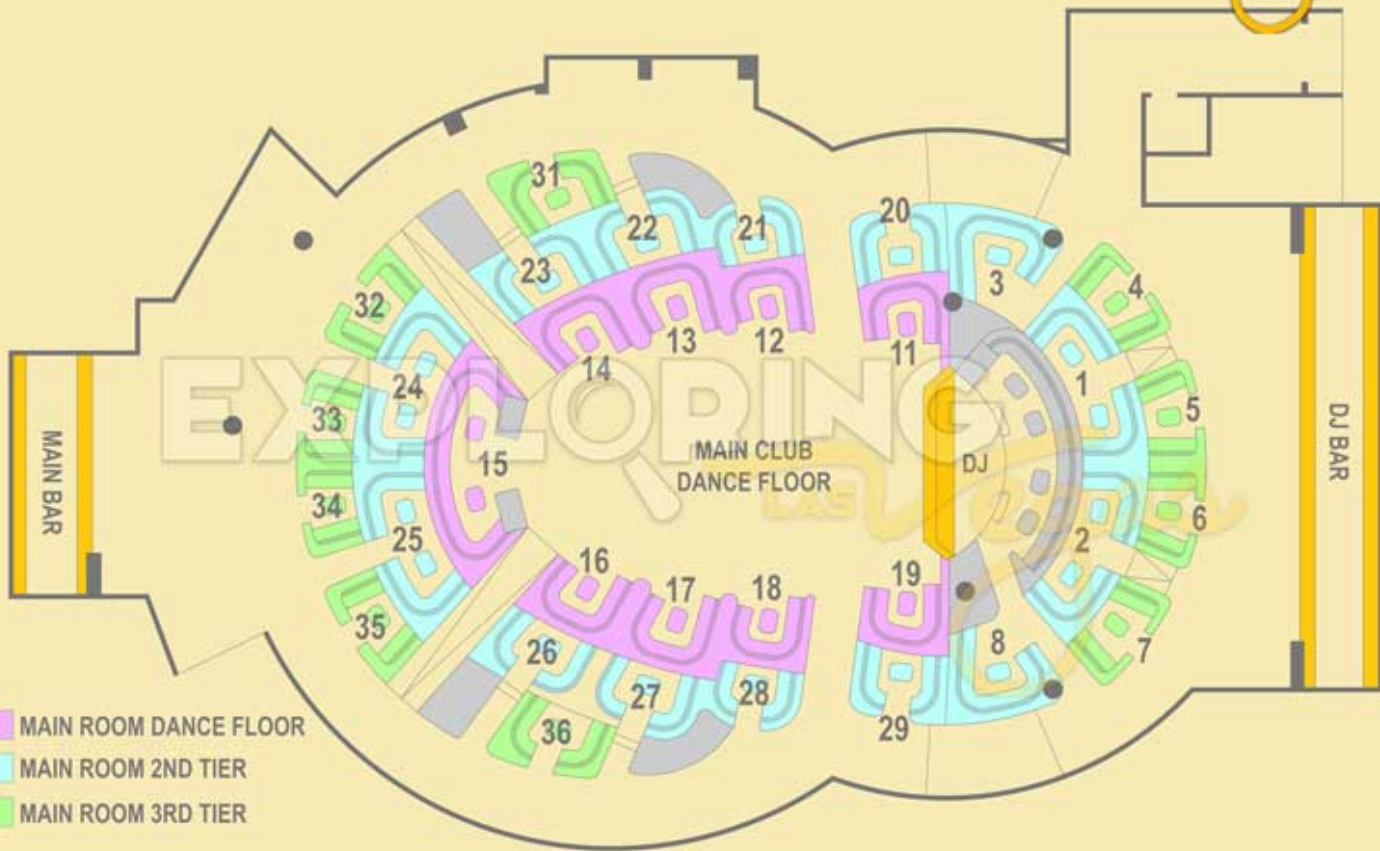

LIGHT NIGHTCLUB

LIGHT
NIGHTCLUB

- MEZZANINE SIDE
- MEZZANINE CENTER
- FIRST TIER SIDE LARGE
- FIRST TIER SIDE SMALL
- PRIME DANCE FLOOR
- PRIME FIRST TIER
- PRIME SECOND TIER LARGE
- SECOND TIER SMALL
- SIDE DANCE FLOOR
- SECOND TIER SIDE

MARQUEE NIGHTCLUB

McFADDEN'S RESTAURANT & SALOON

OMNIA BALCONY

EXPLORING
LAS Vegas

- LARGE BALCONY
- SMALL BALCONY

OMNIA

OMNIA HEART of OMNIA

OMNIA MAIN

OMNIA

OMNIA TERRACE

OMNIA

ON THE RECORD Speakeasy and Club

ON THE RECORD
SPEAKEASY CLUB

TAO NIGHTCLUB

- DANCE FLOOR
- SMALL 1ST TIER PRIME
- ENTRY LEVEL
- PRIME
- STANDARD
- SMALL ENTRY LEVEL

TAO.

TERRACE AFTERHOURS

WYNN FIELD CLUB

- | | |
|---|--|
|  PREMIUM FRONT ROW |  SIDE THIRD ROW |
|  FRONT ROW |  BACK THIRD ROW |
|  LARGER SECOND ROW |  DANCE FLOOR |
|  CENTER SECOND ROW |  BACK WALL |
|  SECOND ROW |  VIP PIT |
|  CENTER THIRD ROW | |