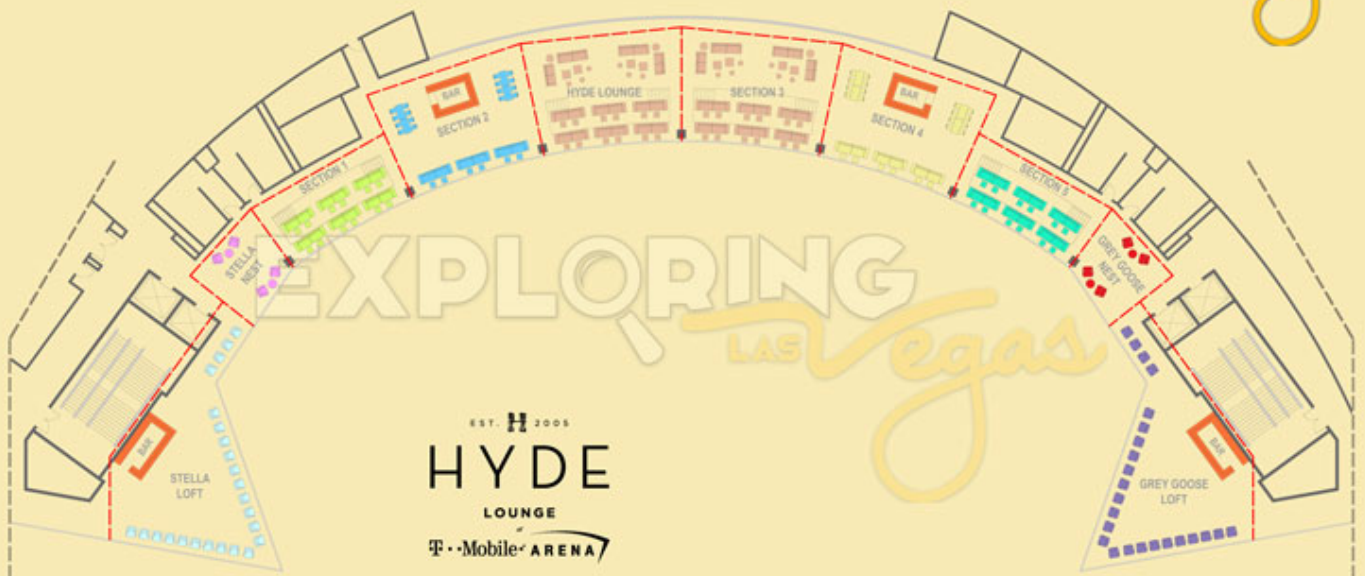

- DANCE FLOOR
- DJ TABLES
- LARGE LOUNGE
- SECOND TIER
- SMALL LOUNGE

HAKKASAN

HAKKASAN MEZZANINE

HYDE-T-MOBILE ARENA

JEWEL NIGHTCLUB

JEWEL MEZZANINE NIGHTCLUB

LEGACY CLUB

LEGACY CLUB
ROOFTOP COCKTAILS

LIGHT NIGHTCLUB

LIGHT
NIGHTCLUB

- MEZZANINE SIDE
- MEZZANINE CENTER
- FIRST TIER SIDE LARGE
- FIRST TIER SIDE SMALL
- PRIME DANCE FLOOR
- PRIME FIRST TIER
- PRIME SECOND TIER LARGE
- SECOND TIER SMALL
- SIDE DANCE FLOOR
- SECOND TIER SIDE

MARQUEE NIGHTCLUB

McFADDEN'S RESTAURANT & SALOON

OMNIA BALCONY

EXPLORING
LAS Vegas

- LARGE BALCONY
- SMALL BALCONY

OMNIA

OMNIA HEART of OMNIA

OMNIA MAIN

OMNIA

OMNIA TERRACE

OMNIA

ON THE RECORD Speakeasy and Club

ON THE RECORD
SPEAKEASY CLUB

TAO NIGHTCLUB

- DANCE FLOOR
- SMALL 1ST TIER PRIME
- ENTRY LEVEL
- PRIME
- STANDARD
- SMALL ENTRY LEVEL

TAO.