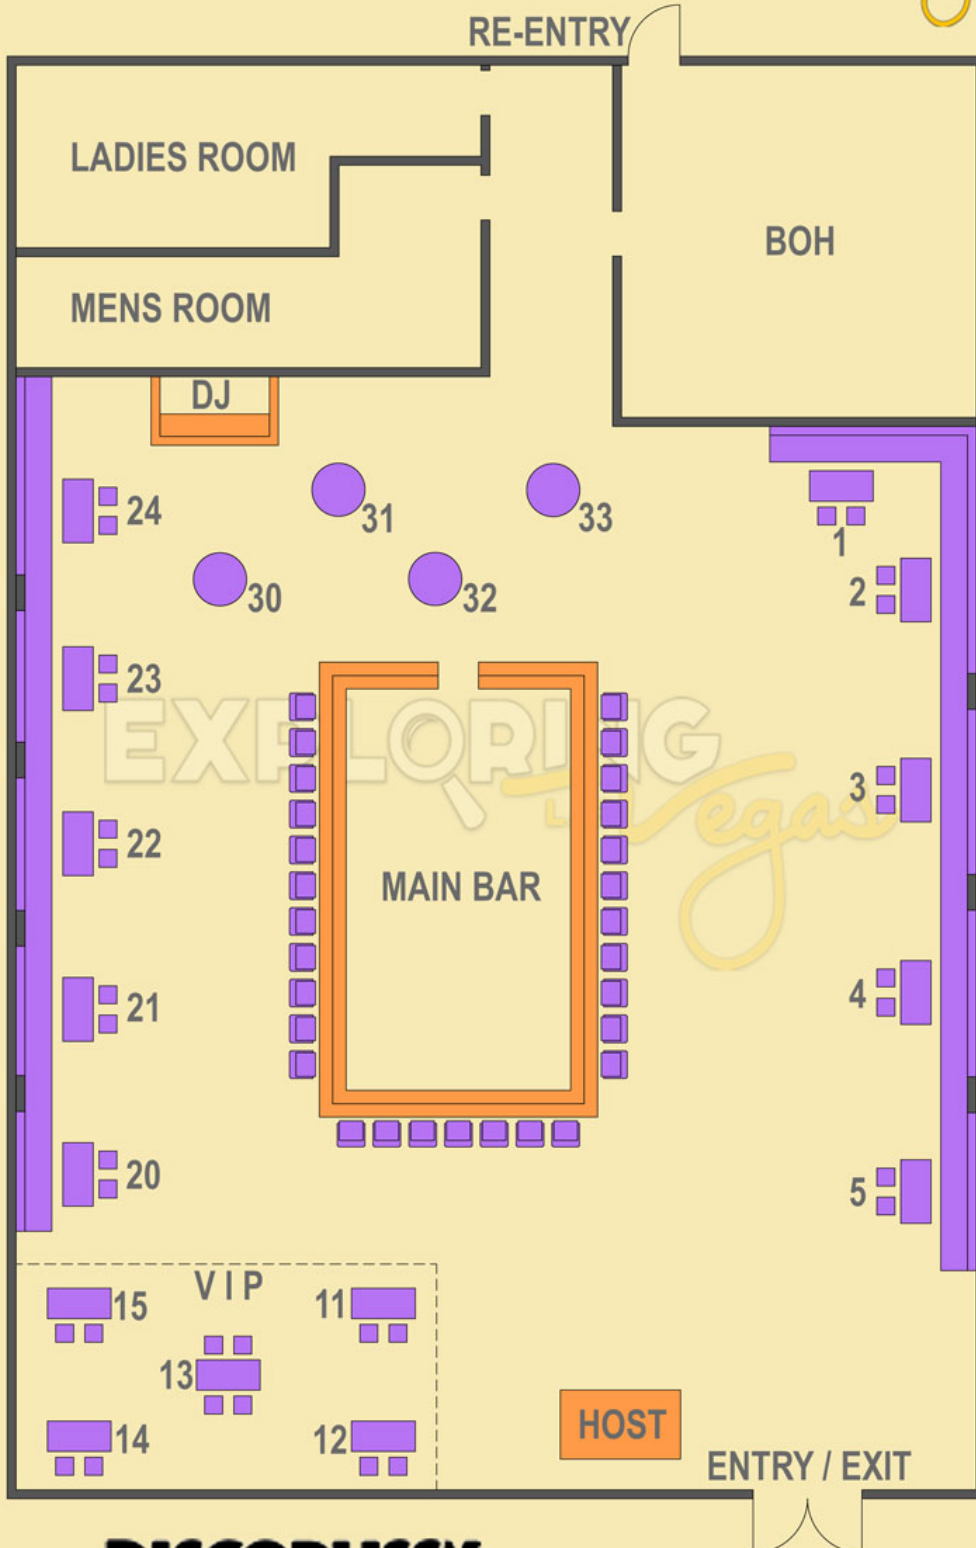

- BANQUETTE TABLE
- MAIN ROOM UPPER DANCE FLOOR / Large VIP Booth
- MAIN ROOM UPPER DANCE FLOOR / Small VIP Booth
- LARGE DANCE FLOOR BOOTH
- THE LIBRARY / Owners Booth
- THE LIBRARY / Banquette Table
- DANCE FLOOR BOOTH

Drai's

DRAI'S NIGHTCLUB

Drai's

DRAI'S NIGHTCLUB MEZZANINE

DISCOPUSSY CLUB

DISCOPUSSY

ENCORE BEACH CLUB AT NIGHT

- BEACH COUCHES
- BUNGALOWS
- CABANAS
- DAY BEDS
- DJ BOOTH TABLES
- GAMING PAVILION
- INSIDE TABLES
- L COUCHES
- LILY PADS
- PATIO COUCHES
- UPPER BUNGALOWS
- UPPER CABANAS
- WATER COUCHES

Encore
**BEACH CLUB
AT NIGHT**

FOUNDATION ROOM NIGHTCLUB

HAKKASAN MAIN ROOM & PAVILION

HAKKASAN

- 3RD / 4TH ROW
- LOWER DANCE FLOOR
- OWNERS
- PAVILION
- STAGE
- UPPER DANCE FLOOR

HAKKASAN LING LING CLUB & LOUNGE

LIGHT NIGHTCLUB

LIGHT
NIGHTCLUB

- MEZZANINE SIDE
- MEZZANINE CENTER
- FIRST TIER SIDE LARGE
- FIRST TIER SIDE SMALL
- PRIME DANCE FLOOR
- PRIME FIRST TIER
- PRIME SECOND TIER LARGE
- SECOND TIER SMALL
- SIDE DANCE FLOOR
- SECOND TIER SIDE