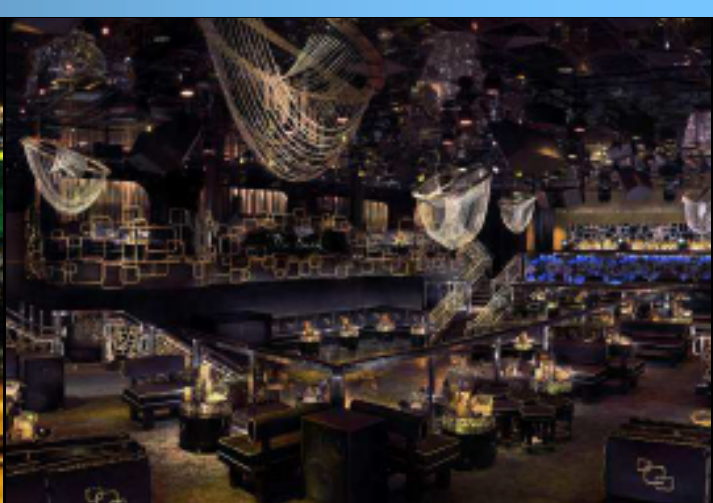

MARQUEE NIGHTCLUB

McFADDEN'S RESTAURANT & SALOON

OMNIA BALCONY

EXPLORING
LAS Vegas

- LARGE BALCONY
- SMALL BALCONY

OMNIA

OMNIA HEART of OMNIA

OMNIA MAIN

TERRACE AFTERHOURS

WYNN FIELD CLUB

- | | |
|---|--|
|  PREMIUM FRONT ROW |  SIDE THIRD ROW |
|  FRONT ROW |  BACK THIRD ROW |
|  LARGER SECOND ROW |  DANCE FLOOR |
|  CENTER SECOND ROW |  BACK WALL |
|  SECOND ROW |  VIP PIT |
|  CENTER THIRD ROW | |

XS NIGHTCLUB

- OWNER TABLE
- 3RD TIER COUCH
- UPPER DANCE
- LOWER DANCE
- 4 TOPS
- STAGE TABLE
- BACKWALL

XS GROUND FLOOR

PLAN YOUR EVENT AT
EXPLORINGLASVEGAS.COM

EXPLORING
LAS Vegas

Questions? Call Us! (702) 510-9801