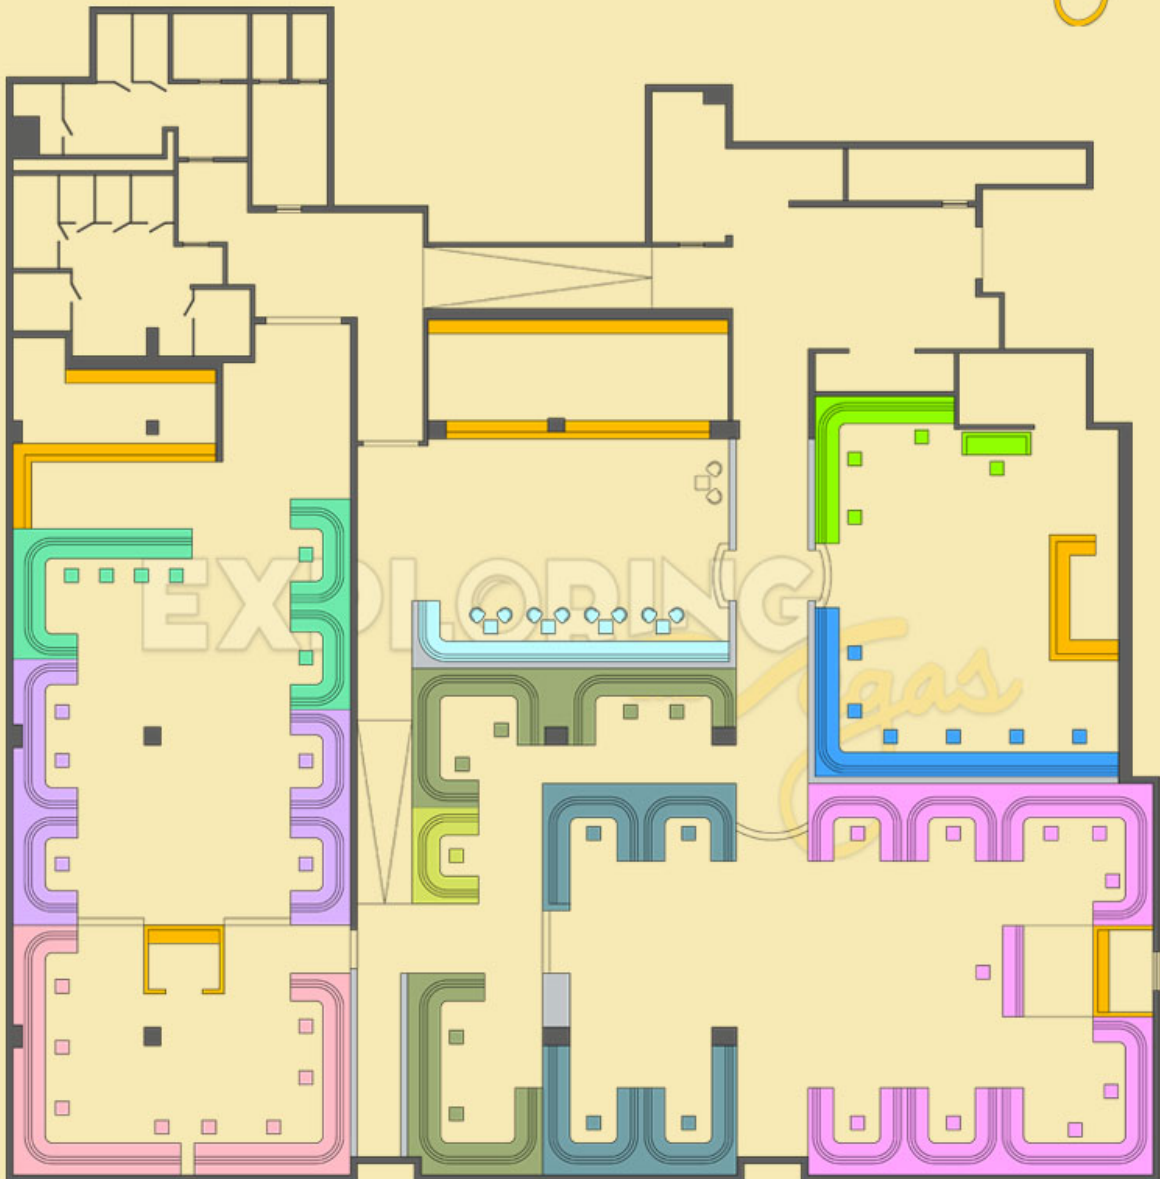

EXPLORING LAS Vegas

NIGHTCLUBS

TABLE & FLOOR PLANS

PLAN YOUR EVENT AT EXPLORINGLASVEGAS.COM
OR CALL US AT (702) 510-9801

CHATEAU NIGHTCLUB

DRAI'S AFTER HOURS

- DANCE FLOOR BANQUETTE
- DANCE FLOOR BOOTH
- STAGE BANQUETTE

- BANQUETTE TABLE
- MAIN ROOM UPPER DANCE FLOOR / Large VIP Booth
- MAIN ROOM UPPER DANCE FLOOR / Small VIP Booth
- LARGE DANCE FLOOR BOOTH
- THE LIBRARY / Owners Booth
- THE LIBRARY / Banquette Table
- DANCE FLOOR BOOTH

Encore
**BEACH CLUB
AT NIGHT**

FOUNDATION ROOM NIGHTCLUB

HAKKASAN MAIN ROOM & PAVILION

HAKKASAN

- 3RD / 4TH ROW
- LOWER DANCE FLOOR
- OWNERS
- PAVILION
- STAGE
- UPPER DANCE FLOOR

HAKKASAN LING LING CLUB & LOUNGE

LIGHT NIGHTCLUB

LIGHT
NIGHTCLUB

- MEZZANINE SIDE
- MEZZANINE CENTER
- FIRST TIER SIDE LARGE
- FIRST TIER SIDE SMALL
- PRIME DANCE FLOOR
- PRIME FIRST TIER
- PRIME SECOND TIER LARGE
- SECOND TIER SMALL
- SIDE DANCE FLOOR
- SECOND TIER SIDE