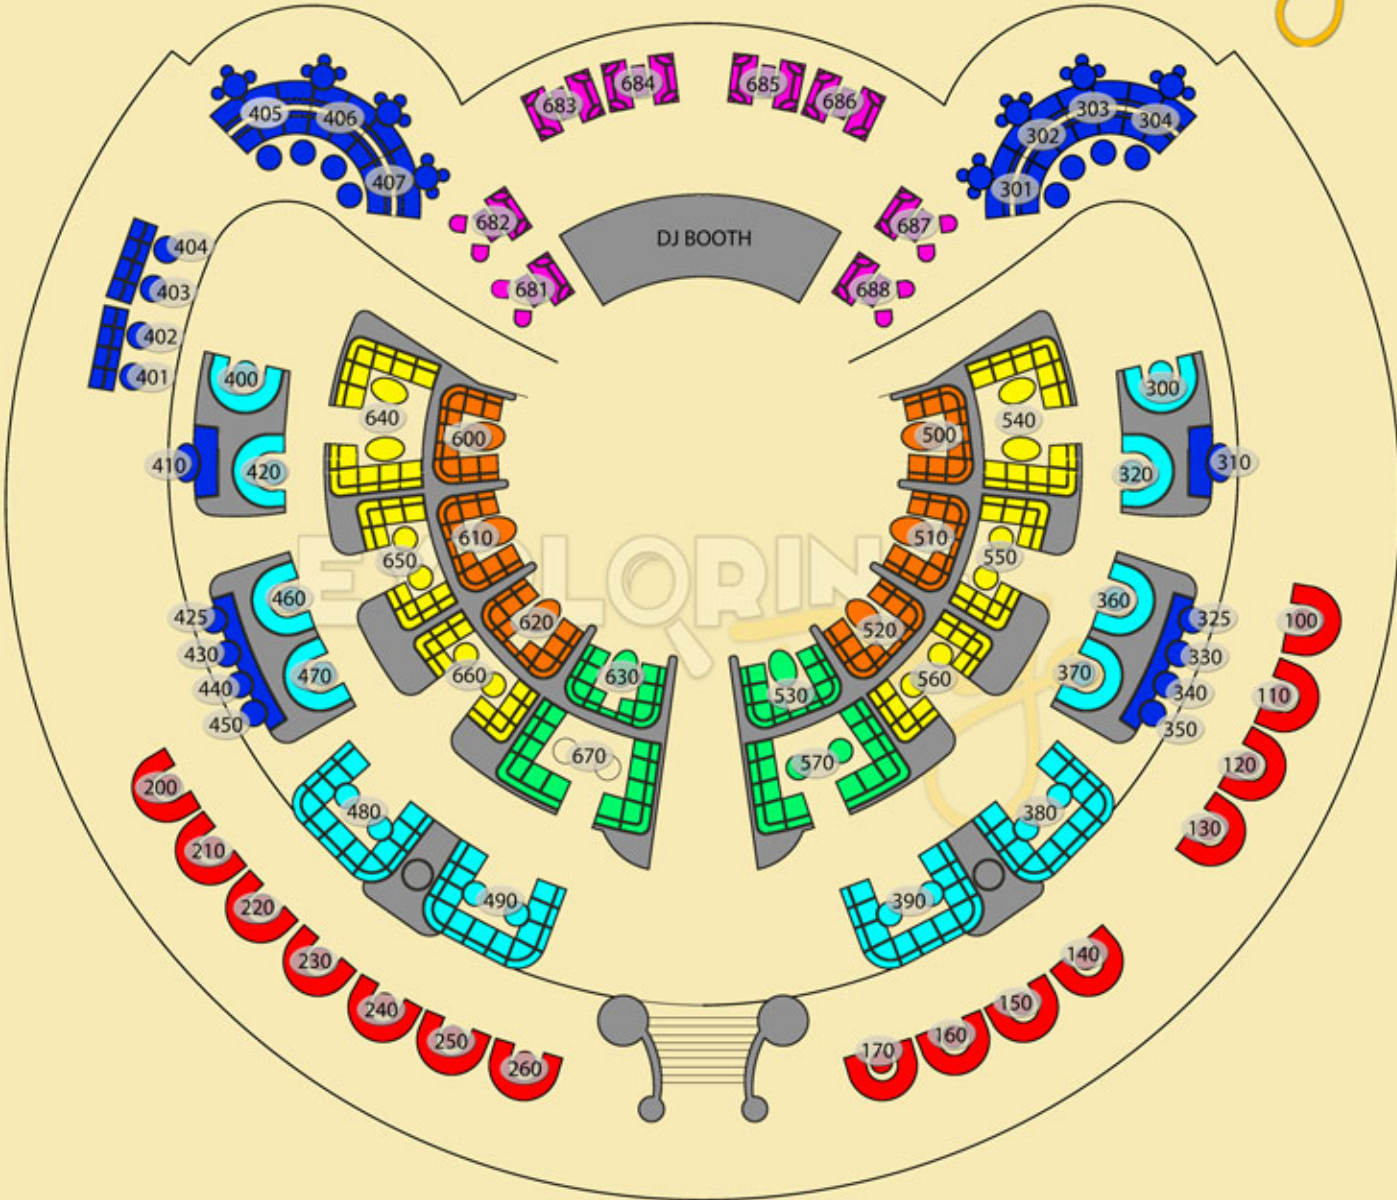

LIGHT NIGHTCLUB

LIGHT
NIGHTCLUB

- MEZZANINE SIDE
- MEZZANINE CENTER
- FIRST TIER SIDE LARGE
- FIRST TIER SIDE SMALL
- PRIME DANCE FLOOR
- PRIME FIRST TIER
- PRIME SECOND TIER LARGE
- SECOND TIER SMALL
- SIDE DANCE FLOOR
- SECOND TIER SIDE

OMNIA

OMNIA TERRACE

OMNIA

ON THE RECORD Speakeasy and Club

ON THE RECORD
SPEAKEASY CLUB

TAO NIGHTCLUB

- DANCE FLOOR
- SMALL 1ST TIER PRIME
- ENTRY LEVEL
- PRIME
- STANDARD
- SMALL ENTRY LEVEL

TAO.

TERRACE AFTERHOURS

WYNN FIELD CLUB

- | | |
|---|--|
|  PREMIUM FRONT ROW |  SIDE THIRD ROW |
|  FRONT ROW |  BACK THIRD ROW |
|  LARGER SECOND ROW |  DANCE FLOOR |
|  CENTER SECOND ROW |  BACK WALL |
|  SECOND ROW |  VIP PIT |
|  CENTER THIRD ROW | |

XS NIGHTCLUB

- OWNER TABLE
- 3RD TIER COUCH
- UPPER DANCE
- LOWER DANCE
- 4 TOPS
- STAGE TABLE
- BACKWALL

XS GROUND FLOOR

PLAN YOUR EVENT AT
EXPLORINGLASVEGAS.COM

EXPLORING
LAS Vegas

Questions? Call Us! (702) 510-9801