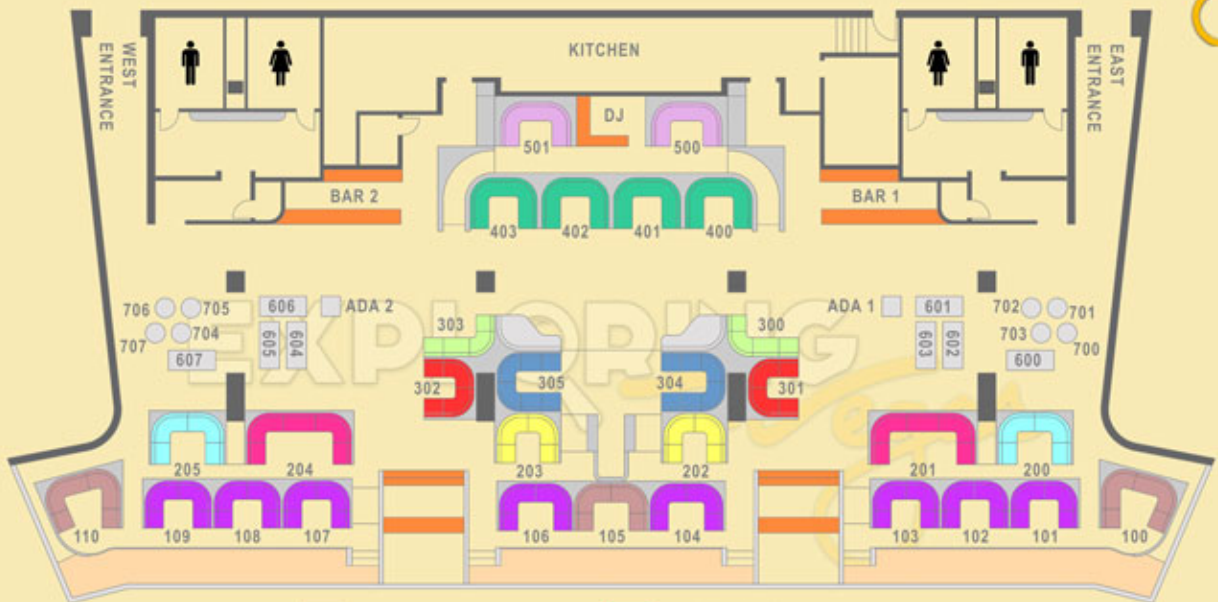

MARQUEE NIGHTCLUB

McFADDEN'S RESTAURANT & SALOON

OMNIA BALCONY

EXPLORING
LAS Vegas

- LARGE BALCONY
- SMALL BALCONY

OMNIA

OMNIA HEART of OMNIA

OMNIA MAIN

OMNIA

OMNIA TERRACE

OMNIA

ON THE RECORD Speakeasy and Club

ON THE RECORD
SPEAKEASY CLUB

TAO NIGHTCLUB

- DANCE FLOOR
- SMALL 1ST TIER PRIME
- ENTRY LEVEL
- PRIME
- STANDARD
- SMALL ENTRY LEVEL

TAO.

TERRACE AFTERHOURS

WYNN FIELD CLUB

- | | |
|---|--|
|  PREMIUM FRONT ROW |  SIDE THIRD ROW |
|  FRONT ROW |  BACK THIRD ROW |
|  LARGER SECOND ROW |  DANCE FLOOR |
|  CENTER SECOND ROW |  BACK WALL |
|  SECOND ROW |  VIP PIT |
|  CENTER THIRD ROW | |

XS NIGHTCLUB

- OWNER TABLE
- 3RD TIER COUCH
- UPPER DANCE
- LOWER DANCE
- 4 TOPS
- STAGE TABLE
- BACKWALL

XS GROUND FLOOR

PLAN YOUR EVENT AT
EXPLORINGLASVEGAS.COM

EXPLORING
LAS Vegas

Questions? Call Us! (702) 510-9801