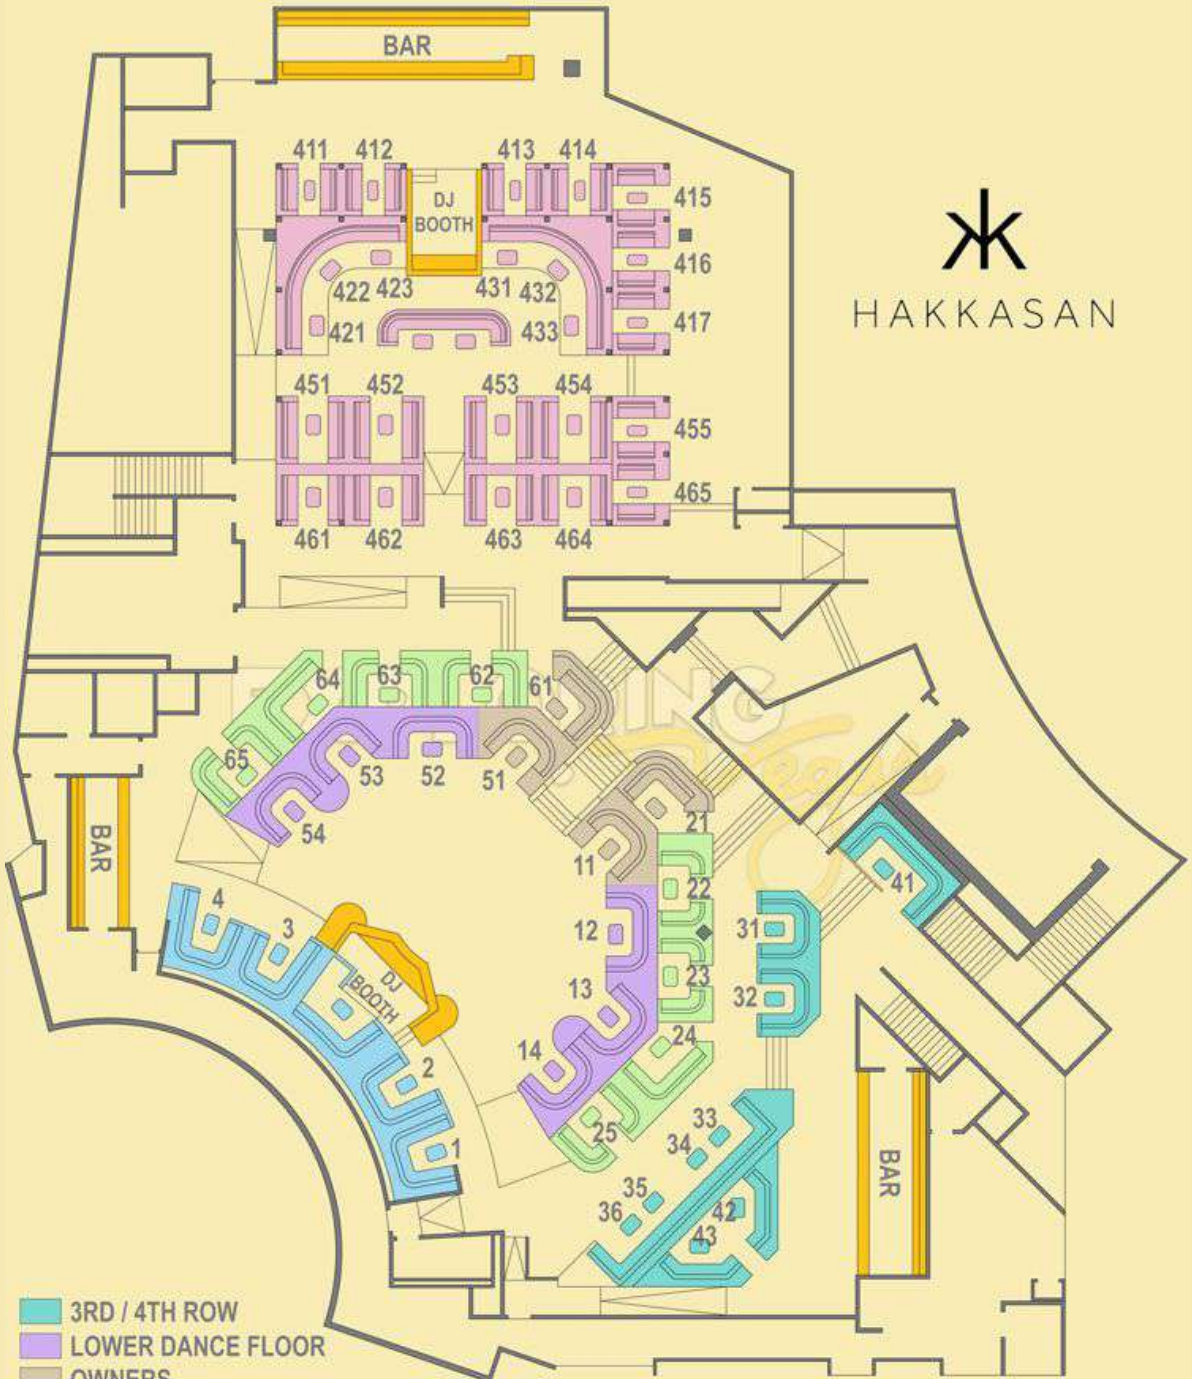

- BANQUETTE TABLE
- MAIN ROOM UPPER DANCE FLOOR / Large VIP Booth
- MAIN ROOM UPPER DANCE FLOOR / Small VIP Booth
- LARGE DANCE FLOOR BOOTH
- THE LIBRARY / Owners Booth
- THE LIBRARY / Banquette Table
- DANCE FLOOR BOOTH

Encore
**BEACH CLUB
AT NIGHT**

FOUNDATION ROOM NIGHTCLUB

HAKKASAN MAIN ROOM & PAVILION

HAKKASAN

- 3RD / 4TH ROW
- LOWER DANCE FLOOR
- OWNERS
- PAVILION
- STAGE
- UPPER DANCE FLOOR

HAKKASAN LING LING CLUB & LOUNGE

- DANCE FLOOR
- DJ TABLES
- LARGE LOUNGE
- SECOND TIER
- SMALL LOUNGE

HAKKASAN

HAKKASAN MEZZANINE

HYDE-T-MOBILE ARENA

JEWEL NIGHTCLUB

JEWEL MEZZANINE NIGHTCLUB

LEGACY CLUB

LEGACY CLUB
ROOFTOP COCKTAILS

LIGHT NIGHTCLUB

LIGHT
NIGHTCLUB

- MEZZANINE SIDE
- MEZZANINE CENTER
- FIRST TIER SIDE LARGE
- FIRST TIER SIDE SMALL
- PRIME DANCE FLOOR
- PRIME FIRST TIER
- PRIME SECOND TIER LARGE
- SECOND TIER SMALL
- SIDE DANCE FLOOR
- SECOND TIER SIDE