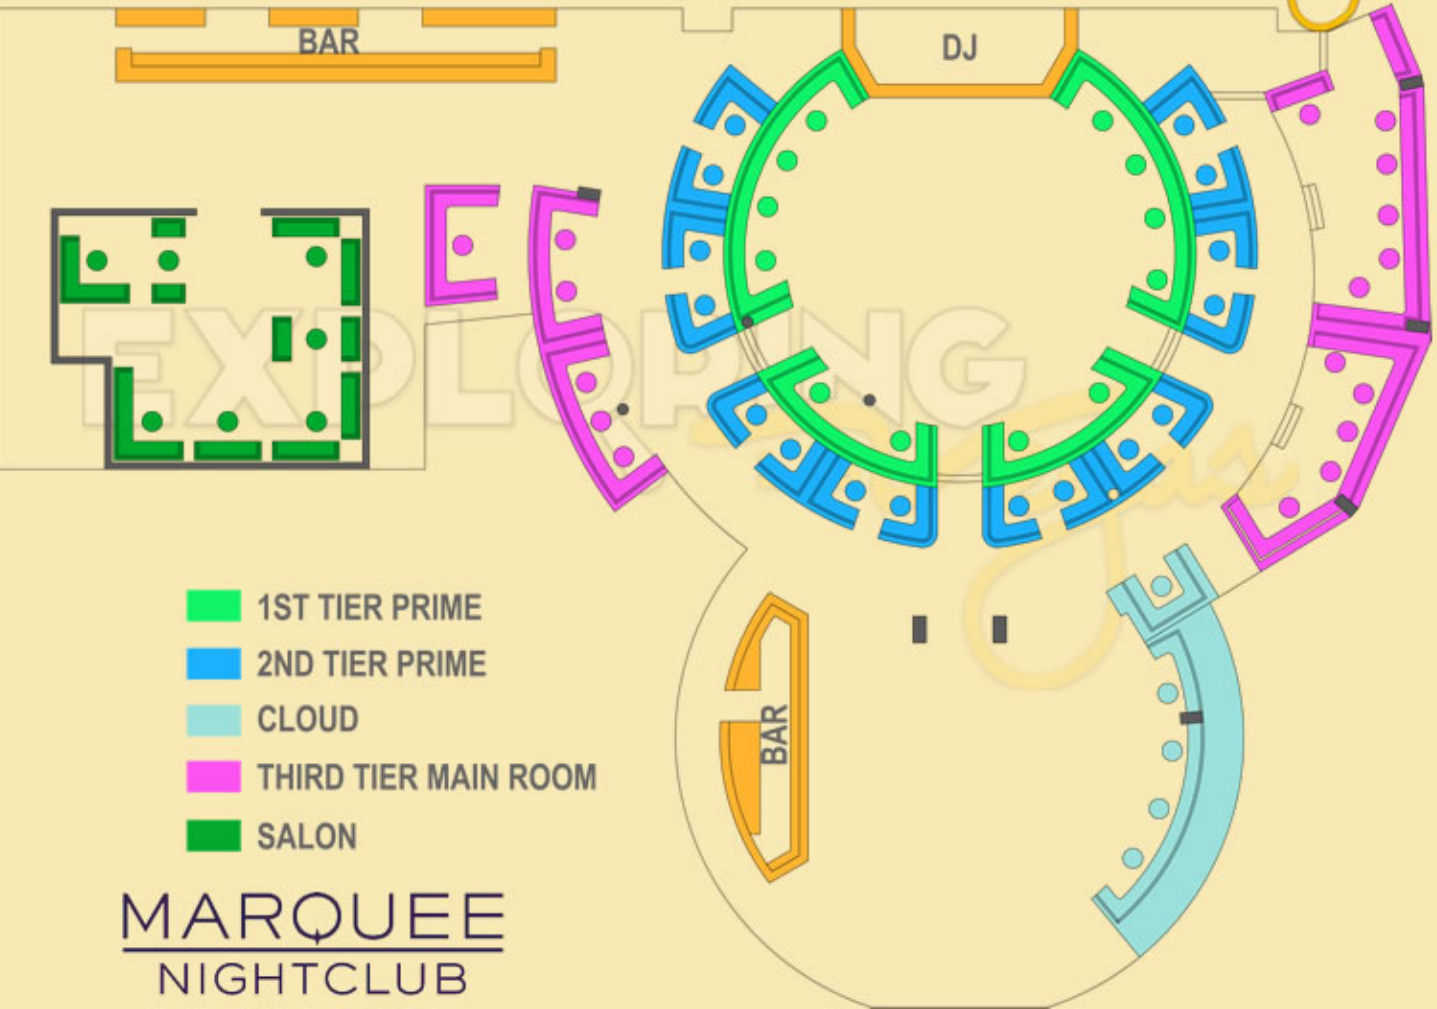

MARQUEE NIGHTCLUB