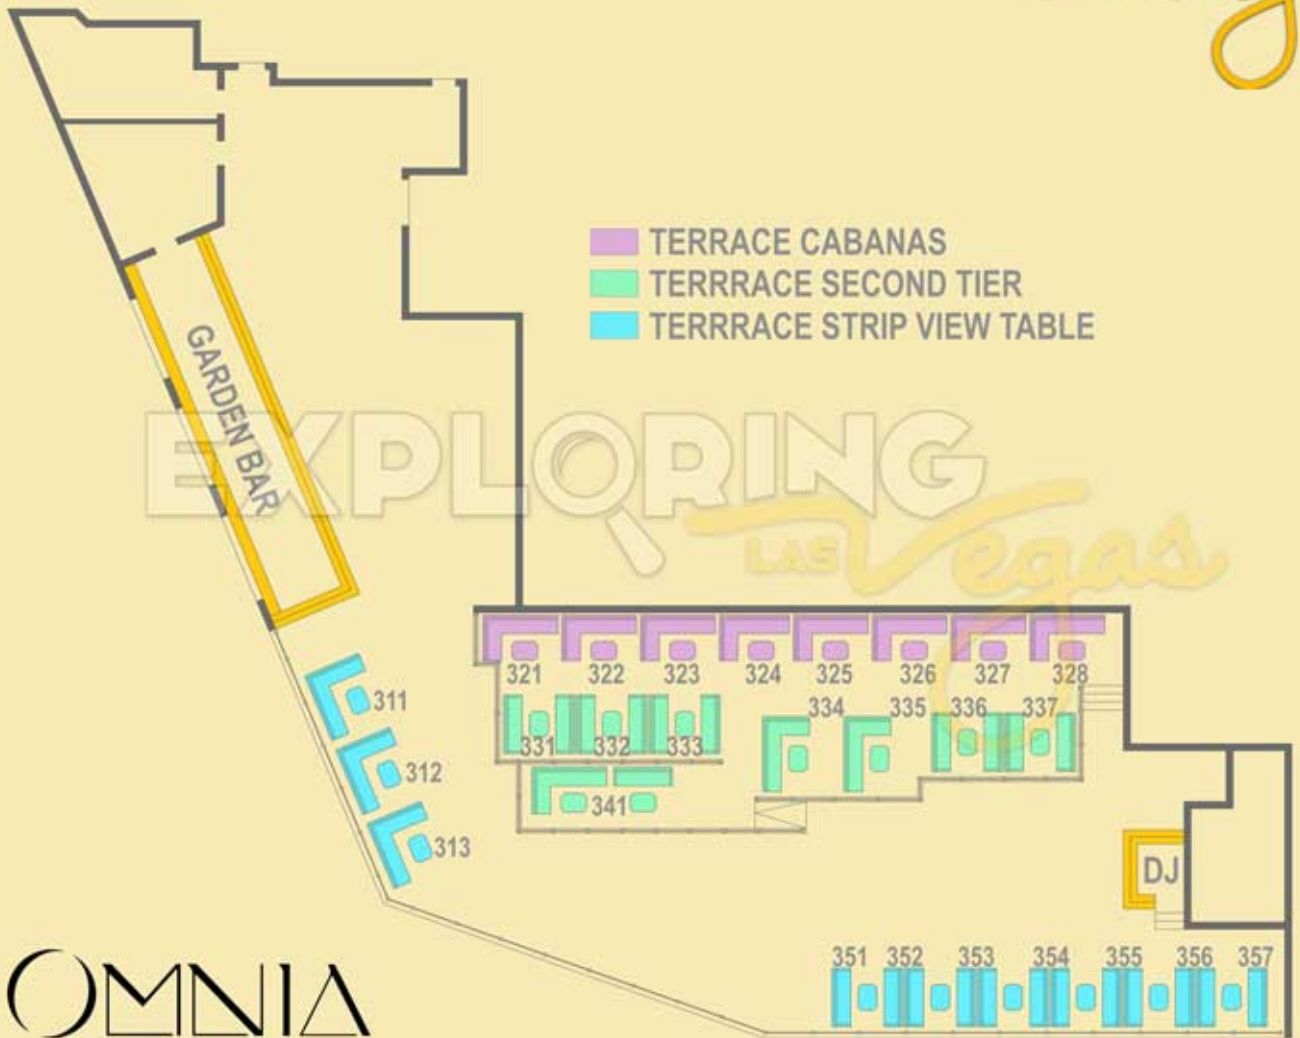

LIGHT NIGHTCLUB

LIGHT
NIGHTCLUB

- MEZZANINE SIDE
- MEZZANINE CENTER
- FIRST TIER SIDE LARGE
- FIRST TIER SIDE SMALL
- PRIME DANCE FLOOR
- PRIME FIRST TIER
- PRIME SECOND TIER LARGE
- SECOND TIER SMALL
- SIDE DANCE FLOOR
- SECOND TIER SIDE

MARQUEE NIGHTCLUB

McFADDEN'S RESTAURANT & SALOON

OMNIA BALCONY

EXPLORING
LAS Vegas

- LARGE BALCONY
- SMALL BALCONY

OMNIA

OMNIA HEART of OMNIA

OMNIA MAIN

OMNIA

OMNIA TERRACE

OMNIA

ON THE RECORD Speakeasy and Club

ON THE RECORD
SPEAKEASY CLUB

TAO NIGHTCLUB

- DANCE FLOOR
- SMALL 1ST TIER PRIME
- ENTRY LEVEL
- PRIME
- STANDARD
- SMALL ENTRY LEVEL

TAO.

TERRACE AFTERHOURS

WYNN FIELD CLUB

- | | |
|---|--|
|  PREMIUM FRONT ROW |  SIDE THIRD ROW |
|  FRONT ROW |  BACK THIRD ROW |
|  LARGER SECOND ROW |  DANCE FLOOR |
|  CENTER SECOND ROW |  BACK WALL |
|  SECOND ROW |  VIP PIT |
|  CENTER THIRD ROW | |