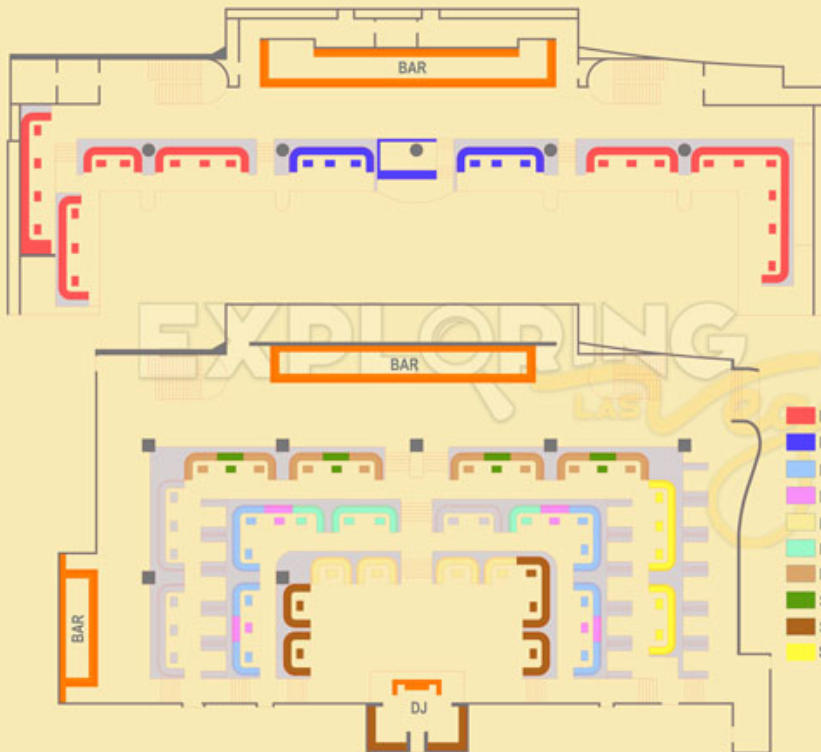

Encore
**BEACH CLUB
AT NIGHT**

FOUNDATION ROOM NIGHTCLUB

HAKKASAN MAIN ROOM & PAVILION

HAKKASAN

- 3RD / 4TH ROW
- LOWER DANCE FLOOR
- OWNERS
- PAVILION
- STAGE
- UPPER DANCE FLOOR

HAKKASAN LING LING CLUB & LOUNGE

- DANCE FLOOR
- DJ TABLES
- LARGE LOUNGE
- SECOND TIER
- SMALL LOUNGE

HAKKASAN

HAKKASAN MEZZANINE

HYDE-T-MOBILE ARENA

JEWEL NIGHTCLUB

JEWEL MEZZANINE NIGHTCLUB

LEGACY CLUB

LEGACY CLUB
ROOFTOP COCKTAILS

LIGHT NIGHTCLUB

LIGHT
NIGHTCLUB

- MEZZANINE SIDE
- MEZZANINE CENTER
- FIRST TIER SIDE LARGE
- FIRST TIER SIDE SMALL
- PRIME DANCE FLOOR
- PRIME FIRST TIER
- PRIME SECOND TIER LARGE
- SECOND TIER SMALL
- SIDE DANCE FLOOR
- SECOND TIER SIDE

OMNIA

OMNIA TERRACE

OMNIA

ON THE RECORD Speakeasy and Club

ON THE RECORD
SPEAKEASY CLUB

TAO NIGHTCLUB

- DANCE FLOOR
- SMALL 1ST TIER PRIME
- ENTRY LEVEL
- PRIME
- STANDARD
- SMALL ENTRY LEVEL

TAO.