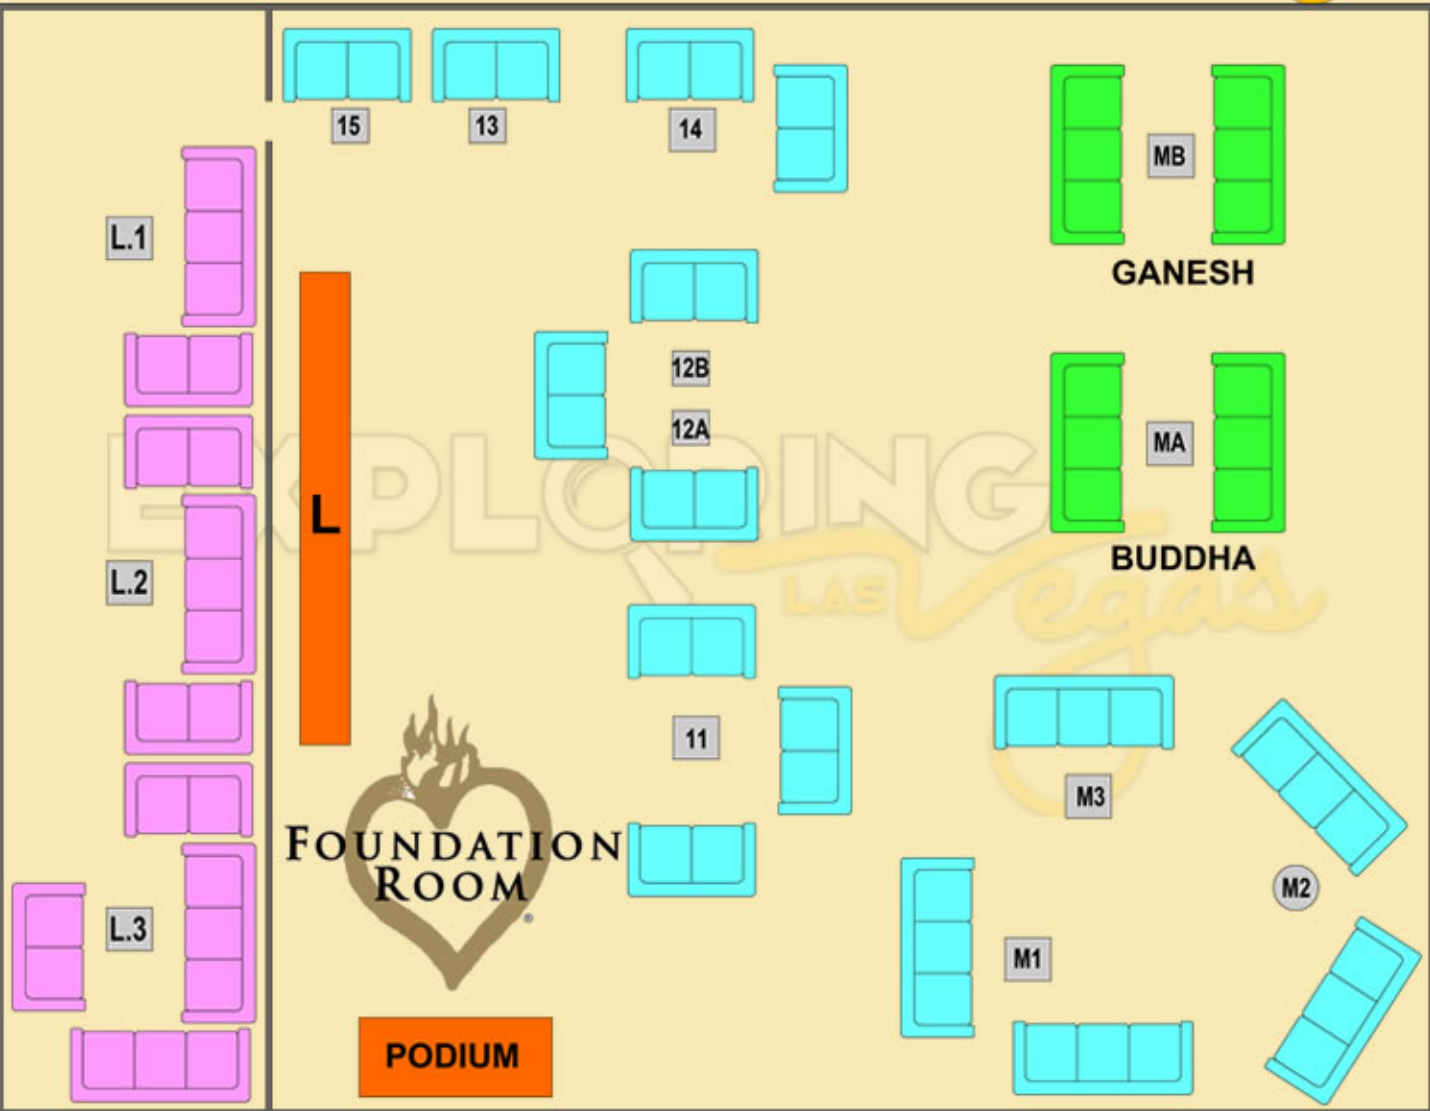

- BANQUETTE TABLE
- MAIN ROOM UPPER DANCE FLOOR / Large VIP Booth
- MAIN ROOM UPPER DANCE FLOOR / Small VIP Booth
- LARGE DANCE FLOOR BOOTH
- THE LIBRARY / Owners Booth
- THE LIBRARY / Banquette Table
- DANCE FLOOR BOOTH

Drai's

DRAI'S NIGHTCLUB

Drai's

DRAI'S NIGHTCLUB MEZZANINE

DISCOPUSSY CLUB

DISCOPUSSY

ENCORE BEACH CLUB AT NIGHT

- BEACH COUCHES
- BUNGALOWS
- CABANAS
- DAY BEDS
- DJ BOOTH TABLES
- GAMING PAVILION
- INSIDE TABLES
- L COUCHES
- LILY PADS
- PATIO COUCHES
- UPPER BUNGALOWS
- UPPER CABANAS
- WATER COUCHES

Encore
**BEACH CLUB
AT NIGHT**

FOUNDATION ROOM NIGHTCLUB

HAKKASAN MAIN ROOM & PAVILION

HAKKASAN

- 3RD / 4TH ROW
- LOWER DANCE FLOOR
- OWNERS
- PAVILION
- STAGE
- UPPER DANCE FLOOR

HAKKASAN LING LING CLUB & LOUNGE

LIGHT NIGHTCLUB

LIGHT
NIGHTCLUB

- MEZZANINE SIDE
- MEZZANINE CENTER
- FIRST TIER SIDE LARGE
- FIRST TIER SIDE SMALL
- PRIME DANCE FLOOR
- PRIME FIRST TIER
- PRIME SECOND TIER LARGE
- SECOND TIER SMALL
- SIDE DANCE FLOOR
- SECOND TIER SIDE