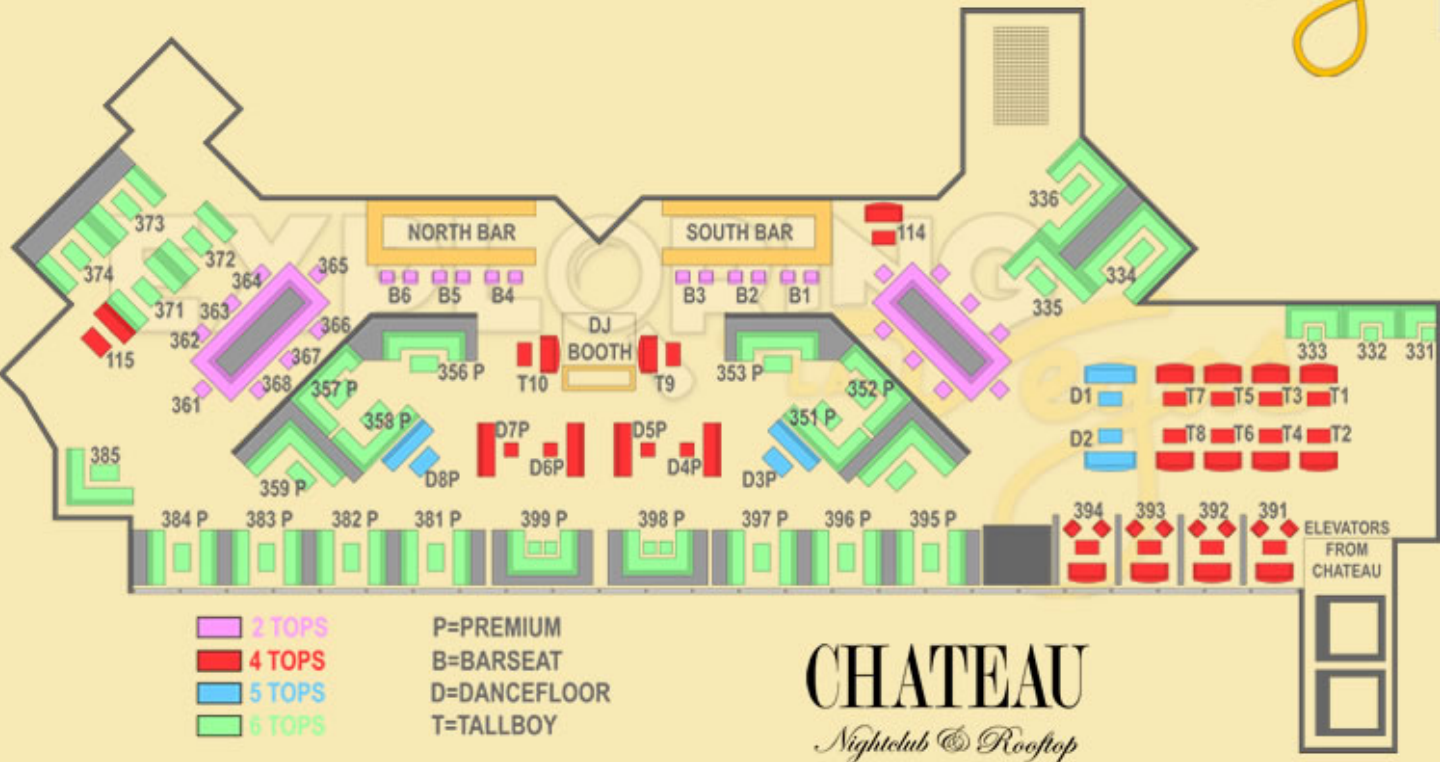

EXPLORING LAS Vegas

NIGHTCLUBS

TABLE & FLOOR PLANS

PLAN YOUR EVENT AT EXPLORINGLASVEGAS.COM
OR CALL US AT (702) 510-9801

CHATEAU NIGHTCLUB

DRAI'S AFTER HOURS

- DANCE FLOOR BANQUETTE
- DANCE FLOOR BOOTH
- STAGE BANQUETTE

- BANQUETTE TABLE
- MAIN ROOM UPPER DANCE FLOOR / Large VIP Booth
- MAIN ROOM UPPER DANCE FLOOR / Small VIP Booth
- LARGE DANCE FLOOR BOOTH
- THE LIBRARY / Owners Booth
- THE LIBRARY / Banquette Table
- DANCE FLOOR BOOTH

Encore
**BEACH CLUB
AT NIGHT**

FOUNDATION ROOM NIGHTCLUB

HAKKASAN MAIN ROOM & PAVILION

HAKKASAN

- 3RD / 4TH ROW
- LOWER DANCE FLOOR
- OWNERS
- PAVILION
- STAGE
- UPPER DANCE FLOOR

HAKKASAN LING LING CLUB & LOUNGE

OMNIA

OMNIA TERRACE

OMNIA

ON THE RECORD Speakeasy and Club

ON THE RECORD
SPEAKEASY CLUB

TAO NIGHTCLUB

- DANCE FLOOR
- SMALL 1ST TIER PRIME
- ENTRY LEVEL
- PRIME
- STANDARD
- SMALL ENTRY LEVEL

TAO.